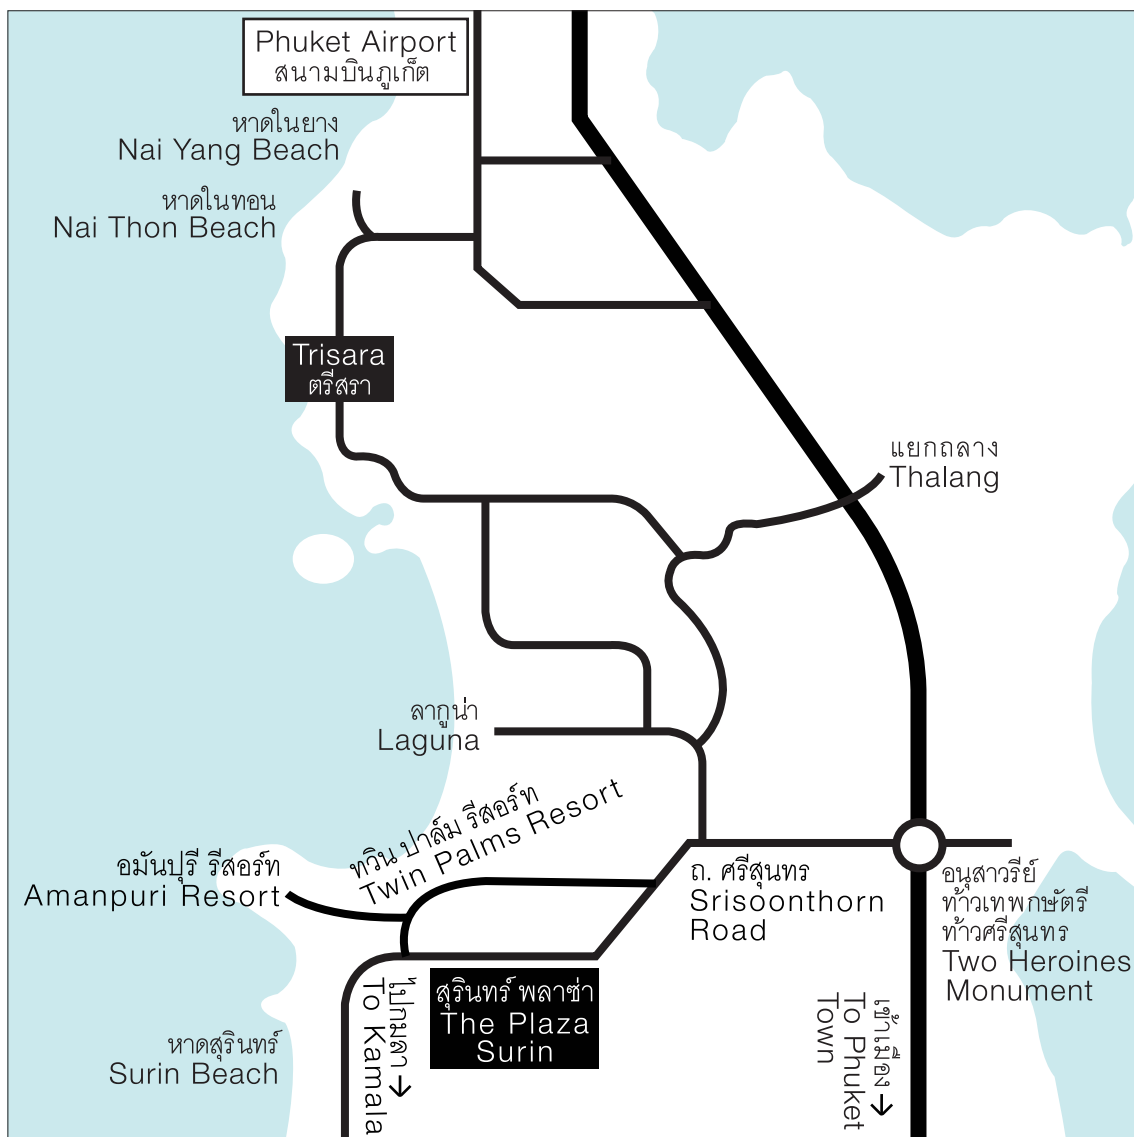

ALEXANDER
LAMONT

The Plaza Surin . 5/50 Moo 3 . Chergntalay . Thalang
Phuket . Thailand . 83110
T +667 627 1621 F +667 627 1623

สุรินทร์พลาซ่า 5/50 หมู่ 3 เซิงทะเล ถกลาง ภูเก็ต 83110

Lamont Design Company

Office . 88/1 . Soi Chotiawat . Rim Klong Prapa Road . Bangkok . 10800 . +66 2913 1218

Shops . Gaysorn . Sukhothai Hotel . Mandarin Oriental . Four Seasons Bangkok . Surin Plaza Phuket . Trisara Phuket

enquiries@alexanderlamont.com

alexanderlamont.com