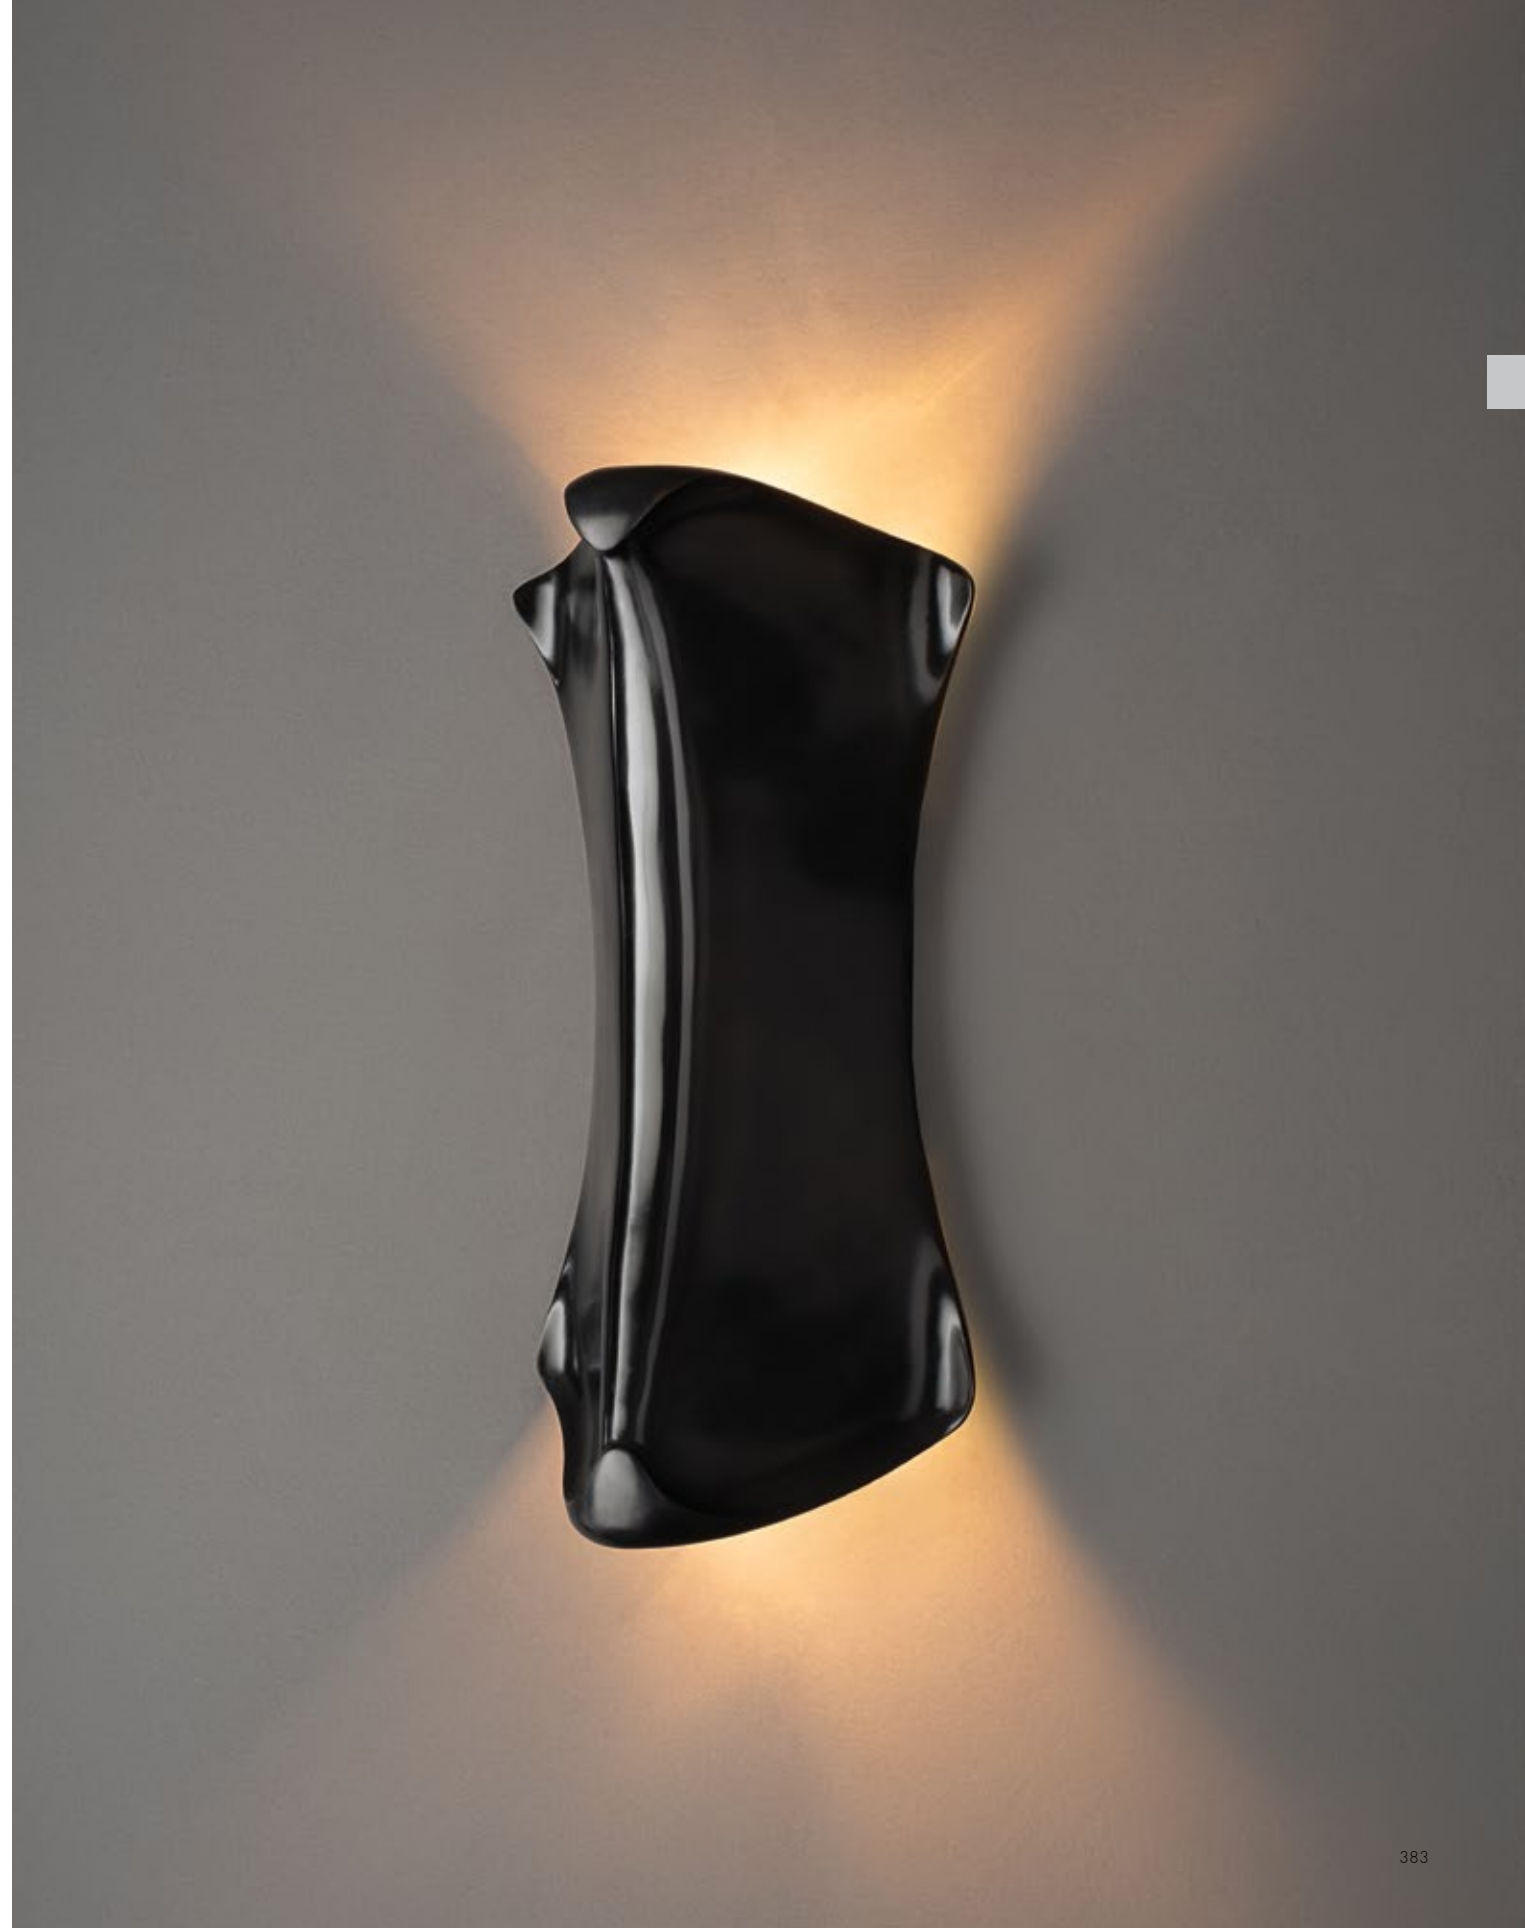

Mentawai Sconce | Bronze

A sculptural bronze wall light inspired by the shields of Indonesia.

W 8 1/4 H 15 1/2 D 4 1/8 in
W 21 H 39.5 D 10.5 cm