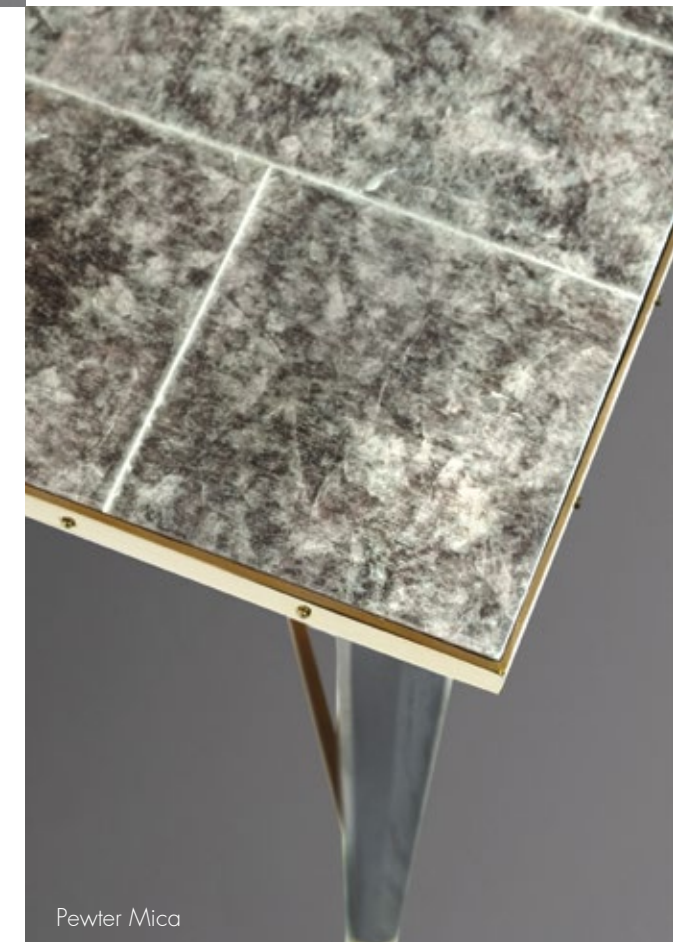

W 32 1/8 L 50 H 15 3/4 in
W 81.5 L 127 H 40 cm

Deep Amber Mica

Alexandria Side Tables

Lamp tables made with natural mica tops in Deep Amber or Pewter tones. Legs in Black Oak and cast polished brass.

W 23 L 23 H 22 in
W 58.5 L 58.5 H 56 cm