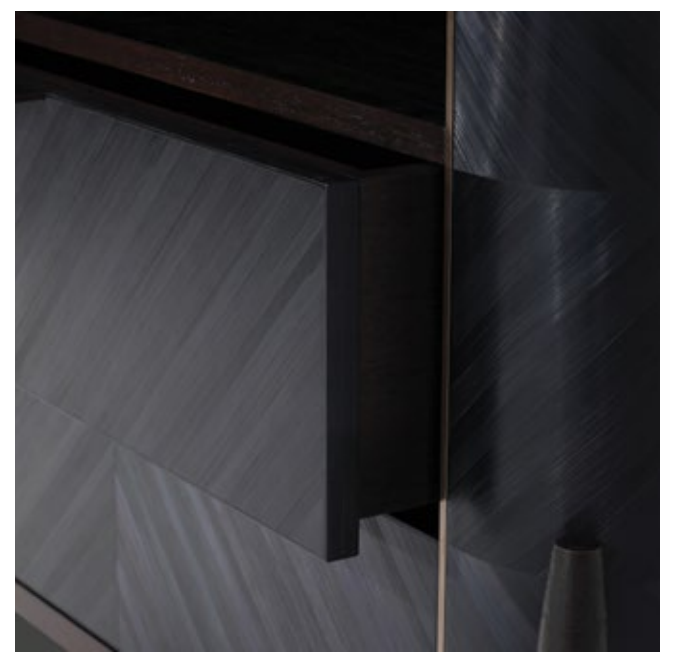

Tijuca Nightstand | Ebony

Flowing soft lines and glowing dark surfaces suggest the Brazilian influences of this nightstand. Straw marquetry is edged with patinated brass while textured bronze handles and legs elevate the details.

W 34 1/2 D 21 1/4 H 27 in
W 87.5 D 54 H 68.5 cm