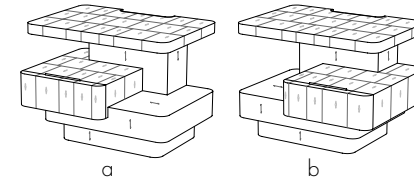

Pontoon Nightstands a) FG006986 b) FG006987
Inches W 31 in D 23 5/8 in H 23 in
Centimetres W 78.5 cm D 60 cm H 58.5 cm
Materials : Natural Speckle Shagreen - Matte, French Oak, Brushed Amber Steel
App. weight : 46 kgs. / 101.5 lbs.

Tijuca Nightstands a) FG000125 b) FG005521 c) FG007575
Inches W 34 1/2 in D 21 1/4 in H 27 in
Centimetres W 87.5 cm D 54 cm H 68.5 cm
Materials : a) Ebony Straw, Anigre, Bronze Patina
b) Burnished Metals Straw, Koto, Bronze Patina
c) Deep Blue Straw, Anigre, Bronze Patina
App. weight : 66 kgs. / 145.5 lbs.

Capanema Nightstand FG000126
Inches W 34 1/2 in D 21 5/8 in H 27 in
Centimetres W 87.5 cm D 55 cm H 68.5 cm
Materials : Natural Speckle Shagreen, Koto, Bronze Patina
App. weight : 60 kgs. / 132.5 lbs.

Howdah Nightstand FG003678
Inches W 24 3/8 in D 17 7/8 in H 25 3/8 in
Centimetres W 62 cm D 45.5 cm H 64.5 cm
Materials : Natural Parchment, Grey Oak, Lie de Vin Nappa Leather, Bronze Patina
App. weight : 36 kgs. / 79 lbs.

Hythe Tansu FG004642
Inches W 36 in D 18 7/8 in H 33 1/2 in
Centimetres W 91.5 cm D 48 cm H 85 cm
Materials : Burnished Woven Straw, Patinated Brass, Maple, Embossed Leather
App. weight : 90 kgs. / 198.5 lbs.

Dover Tansu FG004643
Inches W 36 in D 18 7/8 in H 33 1/2 in
Centimetres W 91.5 cm D 48 cm H 85 cm
Materials : Natural Parchment, Grey Ash, Patinated Brass, Maple, Embossed Leather
App. weight : 90 kgs. / 198.5 lbs.