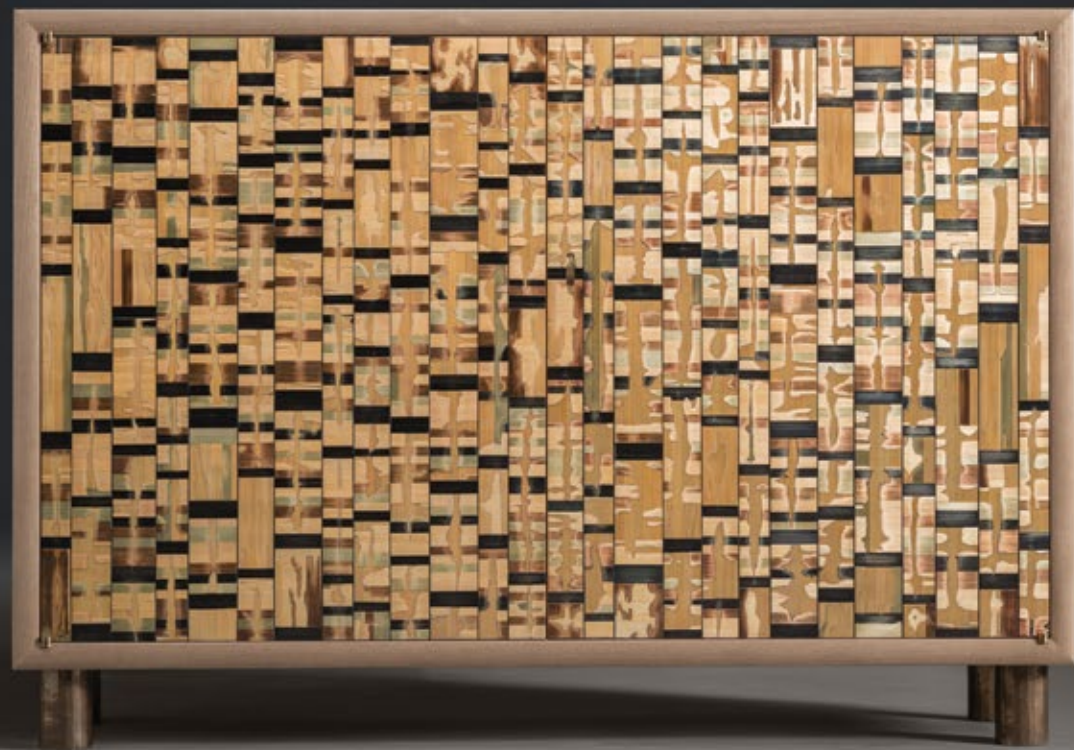

Acadia Low Cabinet | Autumn Embers

A stunning, signature material created in Alexander's studio, Autumn Embers Straw is made with layers of straw marquetry in subtle dyed tones that are pressed and abraded to reveal deep layers and cross-currents of reflective light. Grey Ash brings a muted counterpoint and a golden bamboo interior completes the delicately crafted materials. Knife hinges and rod lock in patinated brass with custom cast feet and key. Back in Grey Ash. Now available also in Ebony Embers straw.

W 48 D 16 ⁷/₈ H 33 ¹/₂ in
W 122 D 43 H 85 cm