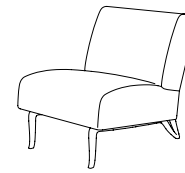

FG003731 b) FG003686

Wishbone Side Tables

a) FG003684	b) FG007086	c) FG007046
d) FG007568	e) FG007525	
Inches	Dia 18 7/8 in	H 26 1/8 in
Centimetres	Dia 48 cm	H 66.5 cm
Materials :	Bronze Patina,	a) Shibori Tie-dyed Parchment
		b) Natural Parchment
		c) Pepper Grey Parchment
	White Bronze,	d) Ivory Parchment
		e) Natural Parchment
App. weight :	13 kgs. / 28.5 lbs.	