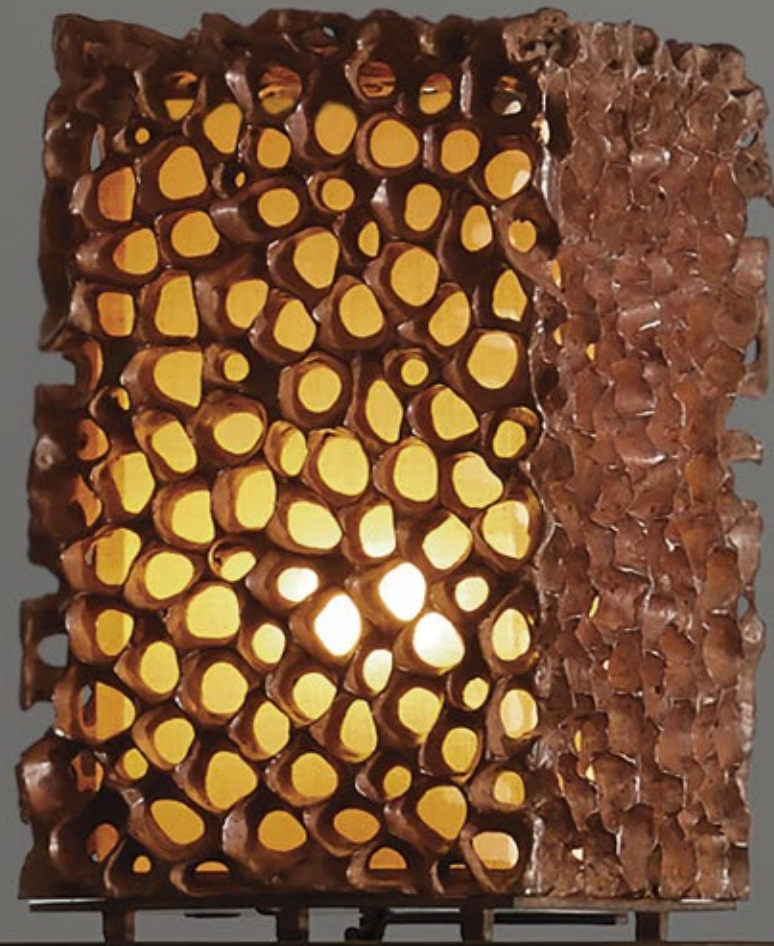

Ruche Lantern

This deeply-gouged bronze lantern creates a sculptural drama of light, texture and shadow.

W 8 1/8" D 8 1/8" H 12 3/4" in
W 20.5 D 20.5 H 32.5 cm