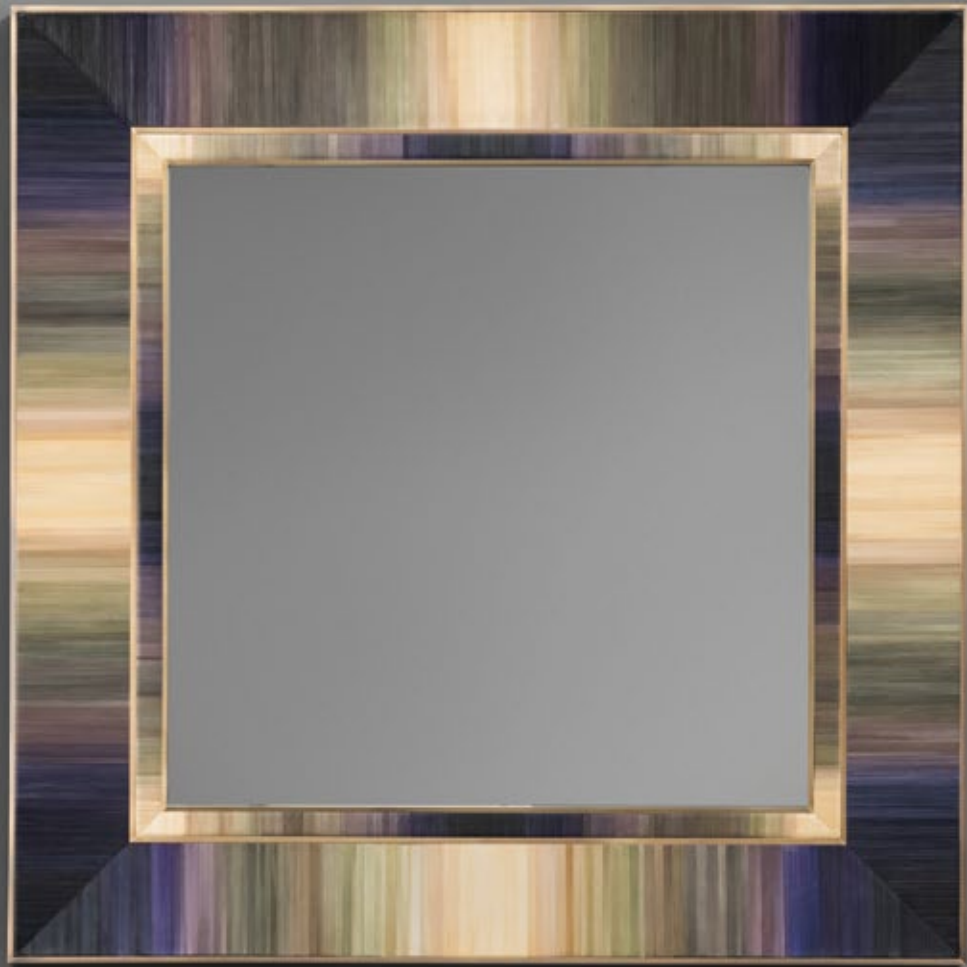

W 39 ³/₈ H 39 ³/₈ D 2 in
W 100 H 100 D 5 cm

Volta Mirror | Daybreak Ombre

Hand-selected straw in a spectrum of natural colours pulses around this elegant mirror frame in ombre tones.

W 39 ³/₈ H 39 ³/₈ D 2 in
W 100 H 100 D 5 cm