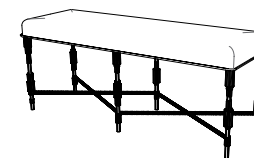

Rye Benches - Long	a) FG004664	b) FG004731
Inches	W 44 1/4 in	D 15 1/8 in
Centimetres	W 112.5 cm	D 38.5 cm
Materials :	Camel Woven Fabric, a) Bronze Patina	
	b) Burnished Brass	
App. weight :	22 kgs. / 48.5 lbs.