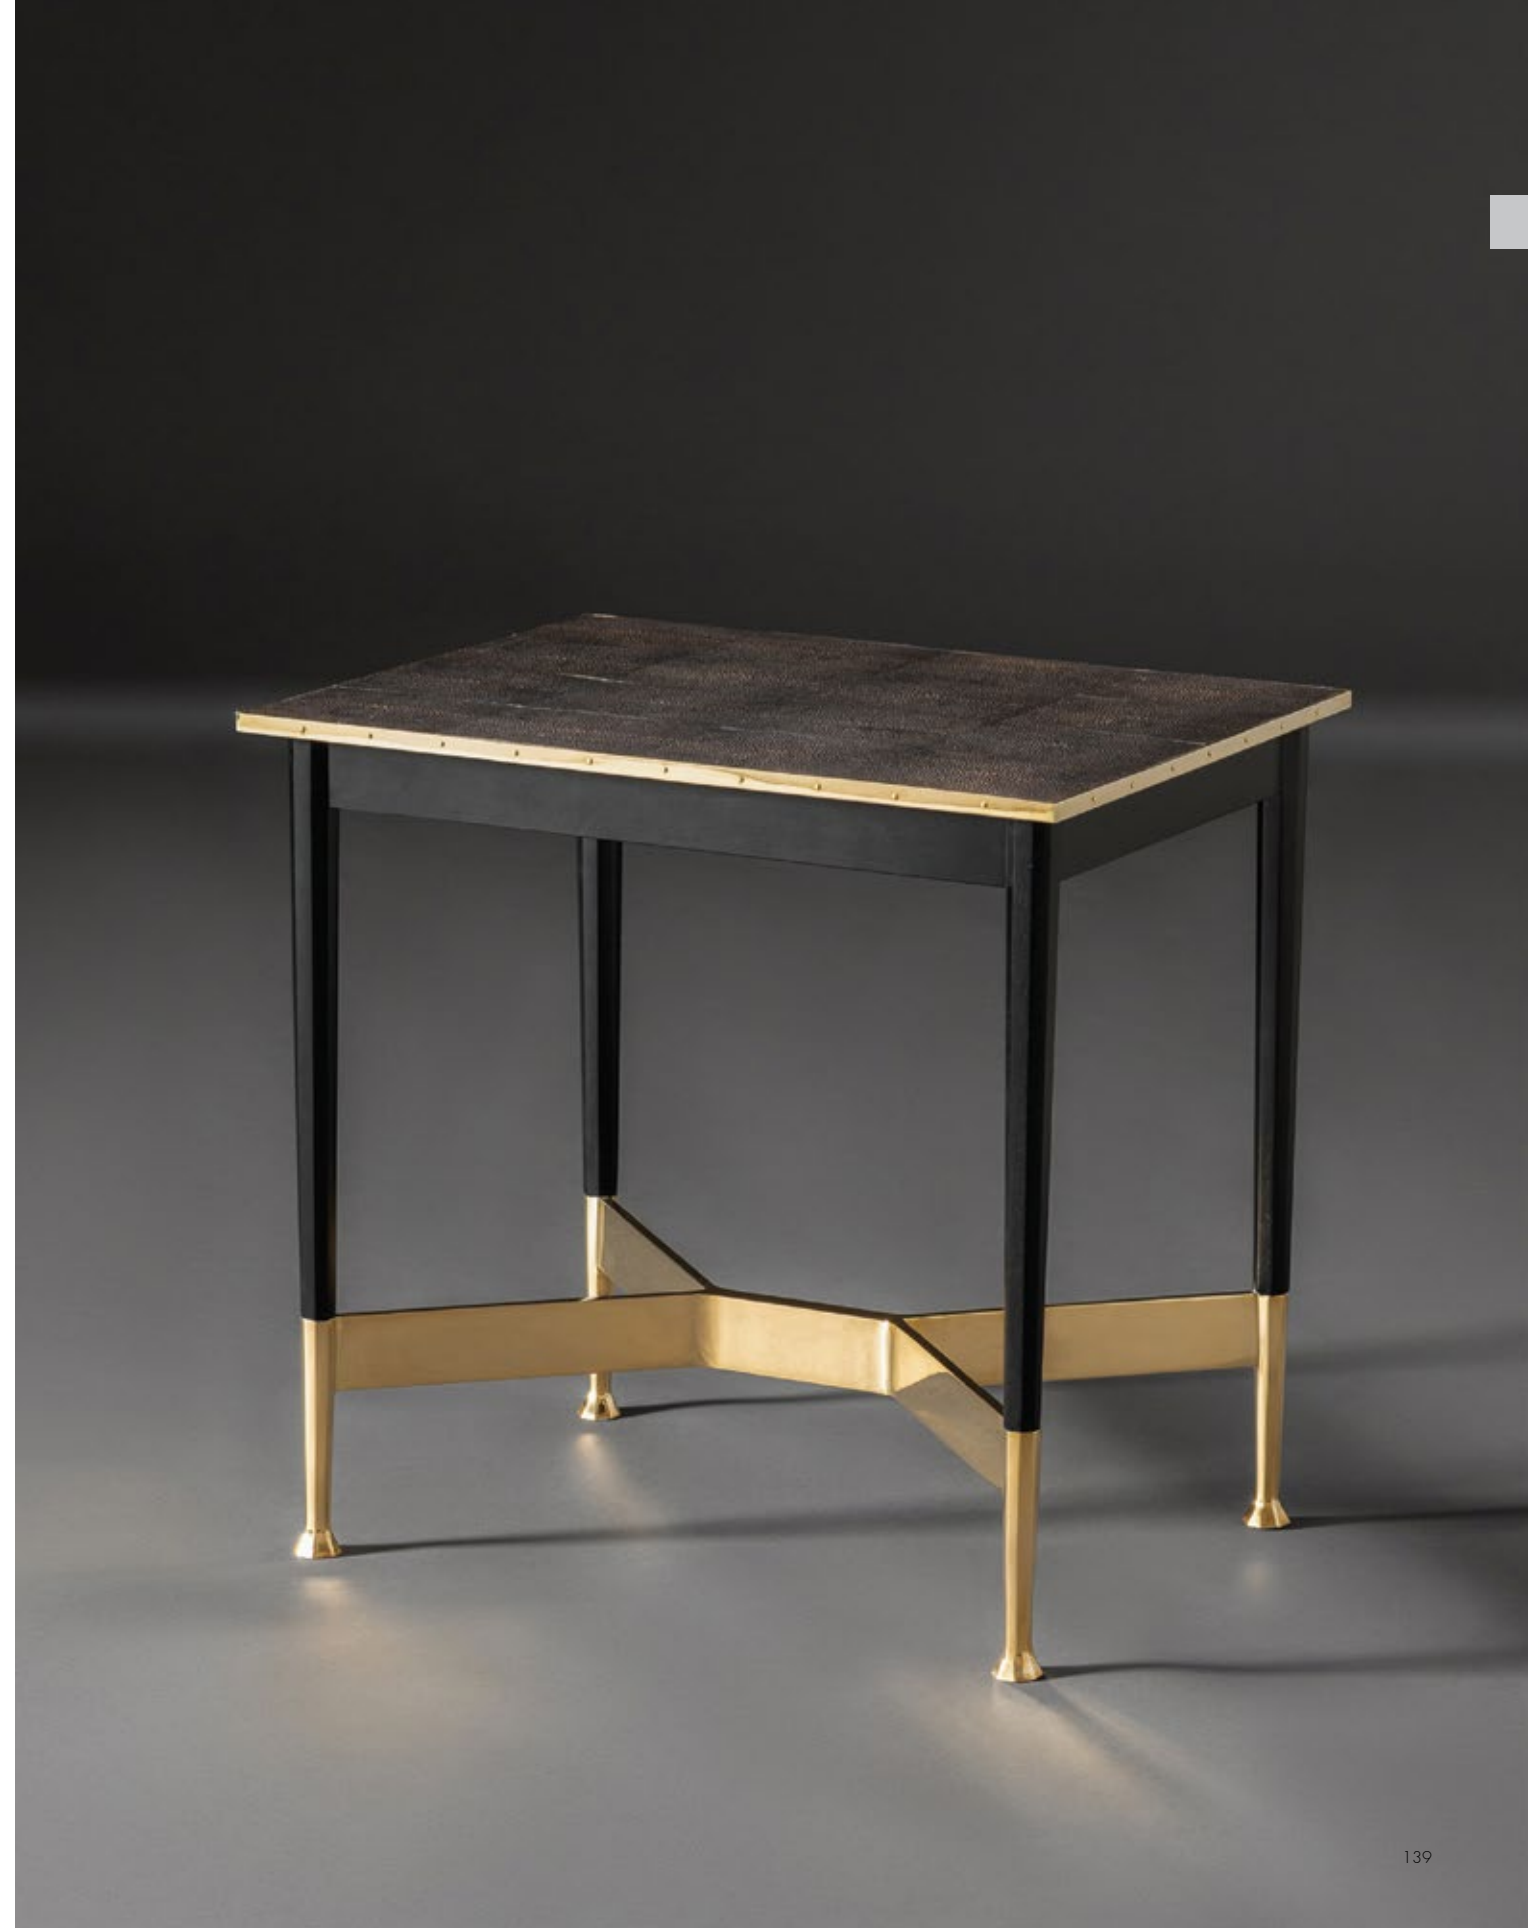

Alexandria Salon Table

Octagonal dark legs and tapering polished brass feet lend an architectural aspect to this table. The top is made from cast bronze shagreen-textured tiles.

W 17 ⁷/₈ L 23 H 22 in
W 45.5 L 58.5 H 56 cm