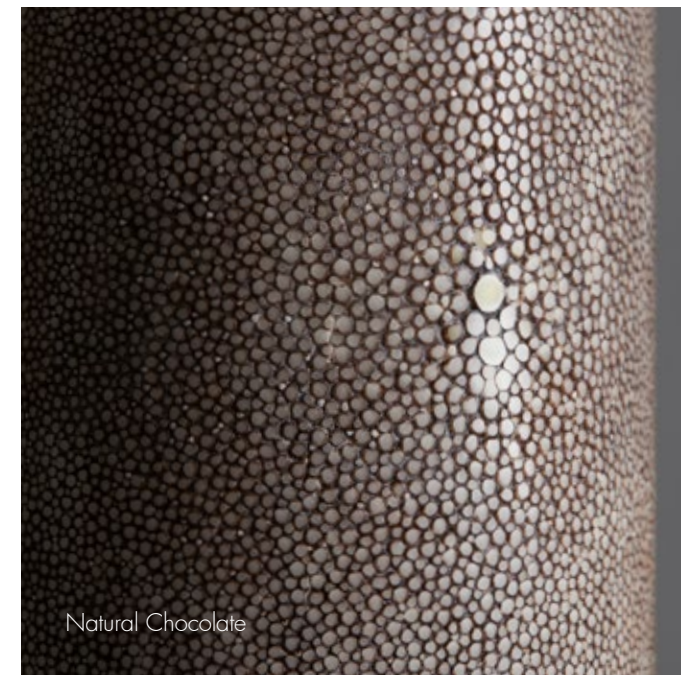

Natural Chocolate