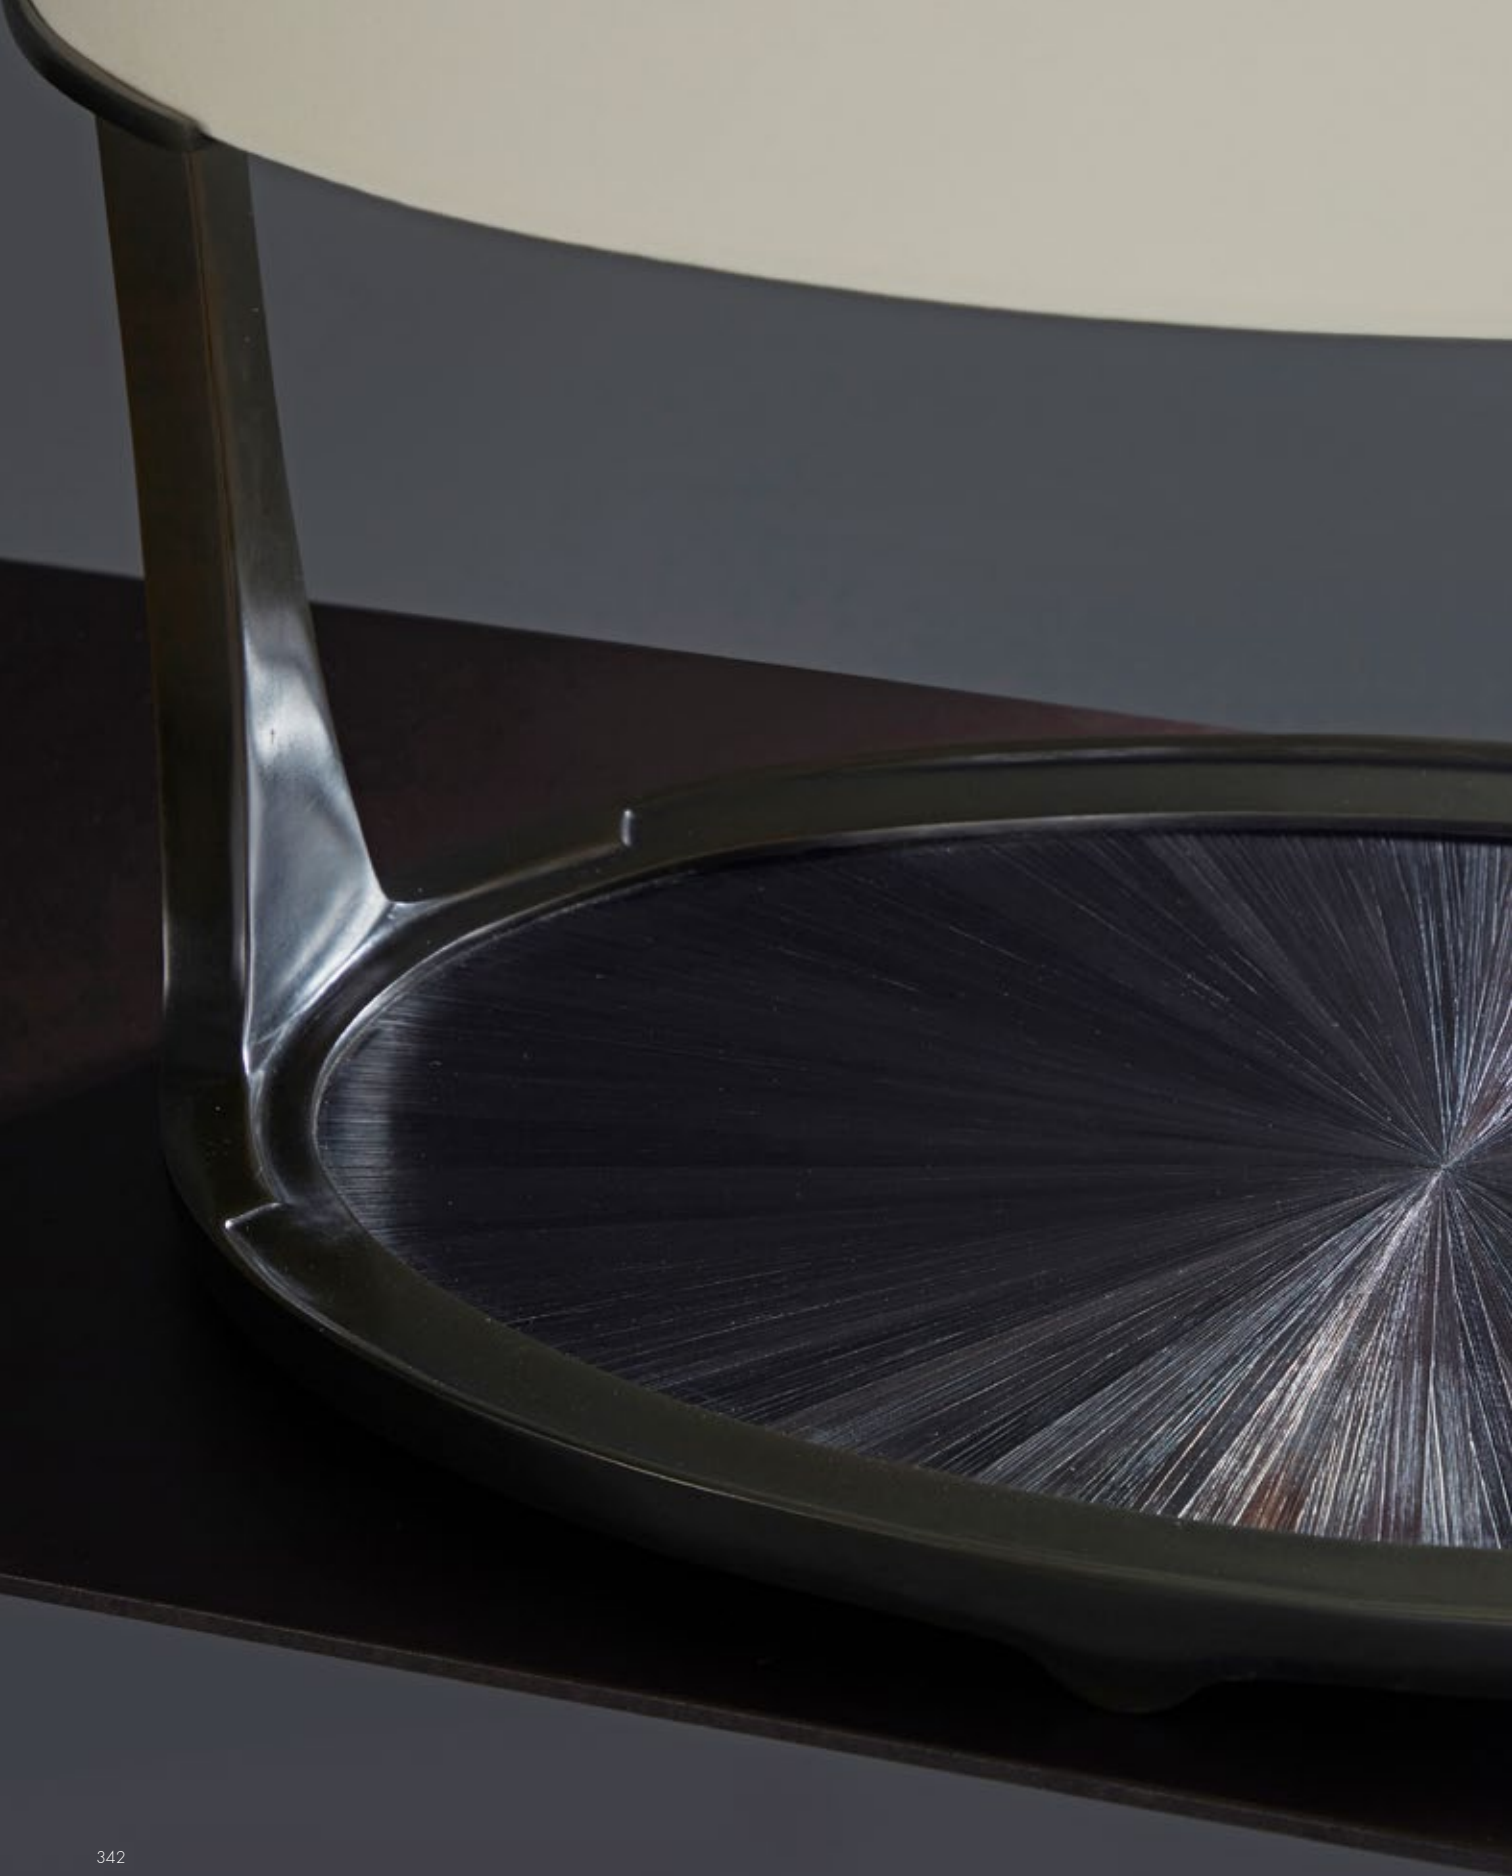

Inlet Table Lamp | Ebony Straw

An oval of Ebony straw marquetry catches and reflects the light of this elegant tapered table lamp in bronze patina.

W 17 1/2 D 11 3/8 H 19 1/4 in
W 44.5 D 29 H 49 cm