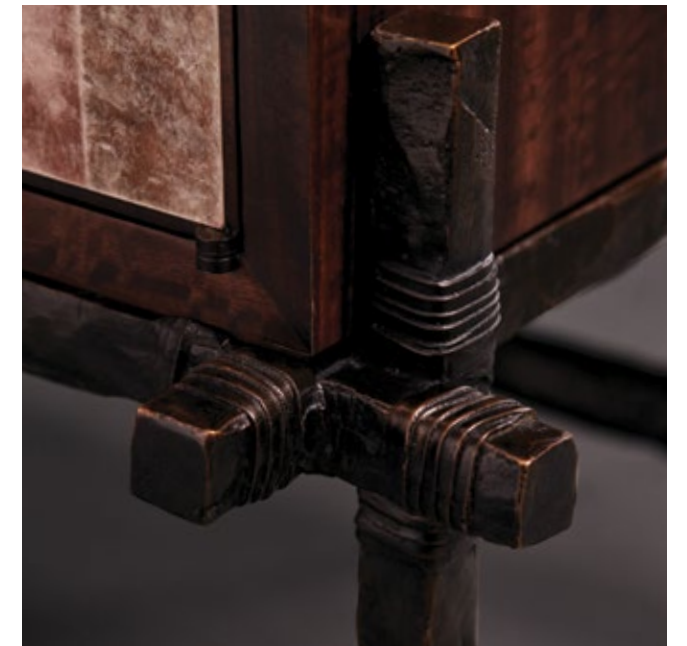

Cicada Bar Cabinet

A whimsical drinks cabinet that exudes the spirit of the French Riviera in summer; shimmering waters, floating insects on the breeze and the sounds of jazz and laughter.

Iridescent panels of mica front the sleek drinks cabinet to compliment a cast bronze cicada handle. The LED-lit interior is lined with shimmering Figured Sycamore and houses a locking pull-table and adjustable shelves. The exterior is covered with rich tiger-stripe Smoked Eucalyptus. Raised on a base of cast bronze patina inspired by tied bamboo structures.

W 40 ³/₄ D 22 ¹/₂ H 57 ⁷/₈ in
W 103.5 D 57 H 147 cm