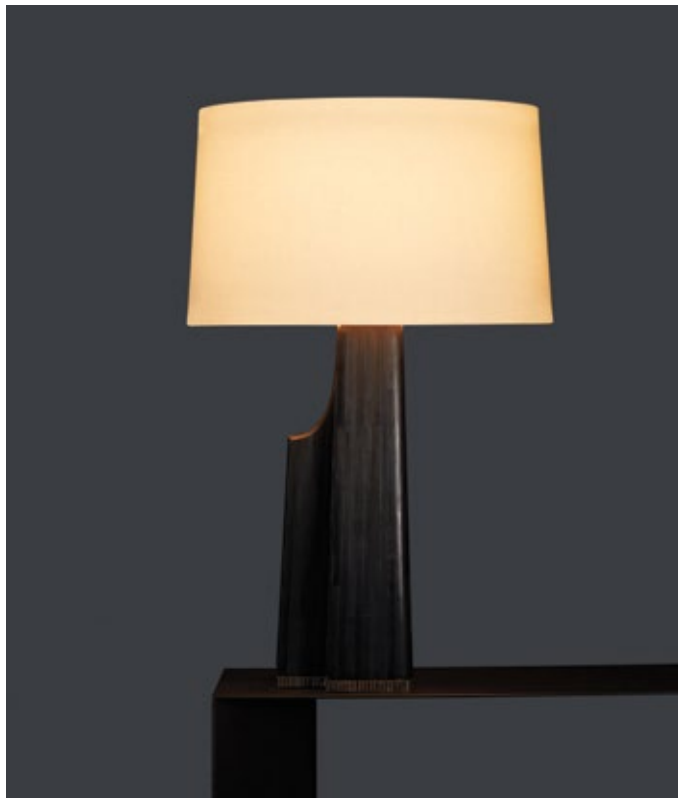

Ø 16 1/8 H 25 3/8 in
Ø 41 H 64.5 cm