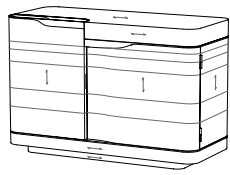

Etribor Drinks Cabinets a) FG006984 b) FG006985
Inches W 50 in D 21 1/4 in H 33 1/4 in
Centimetres W 127 cm D 54 cm H 84.5 cm
Materials : a) Ebony Straw, Black Oak, Mahogany Wood, Dark Bronze Steel
b) Beechwood Straw, French Oak, Brushed Amber Steel
App. weight : 120 kgs. / 264.5 lbs.