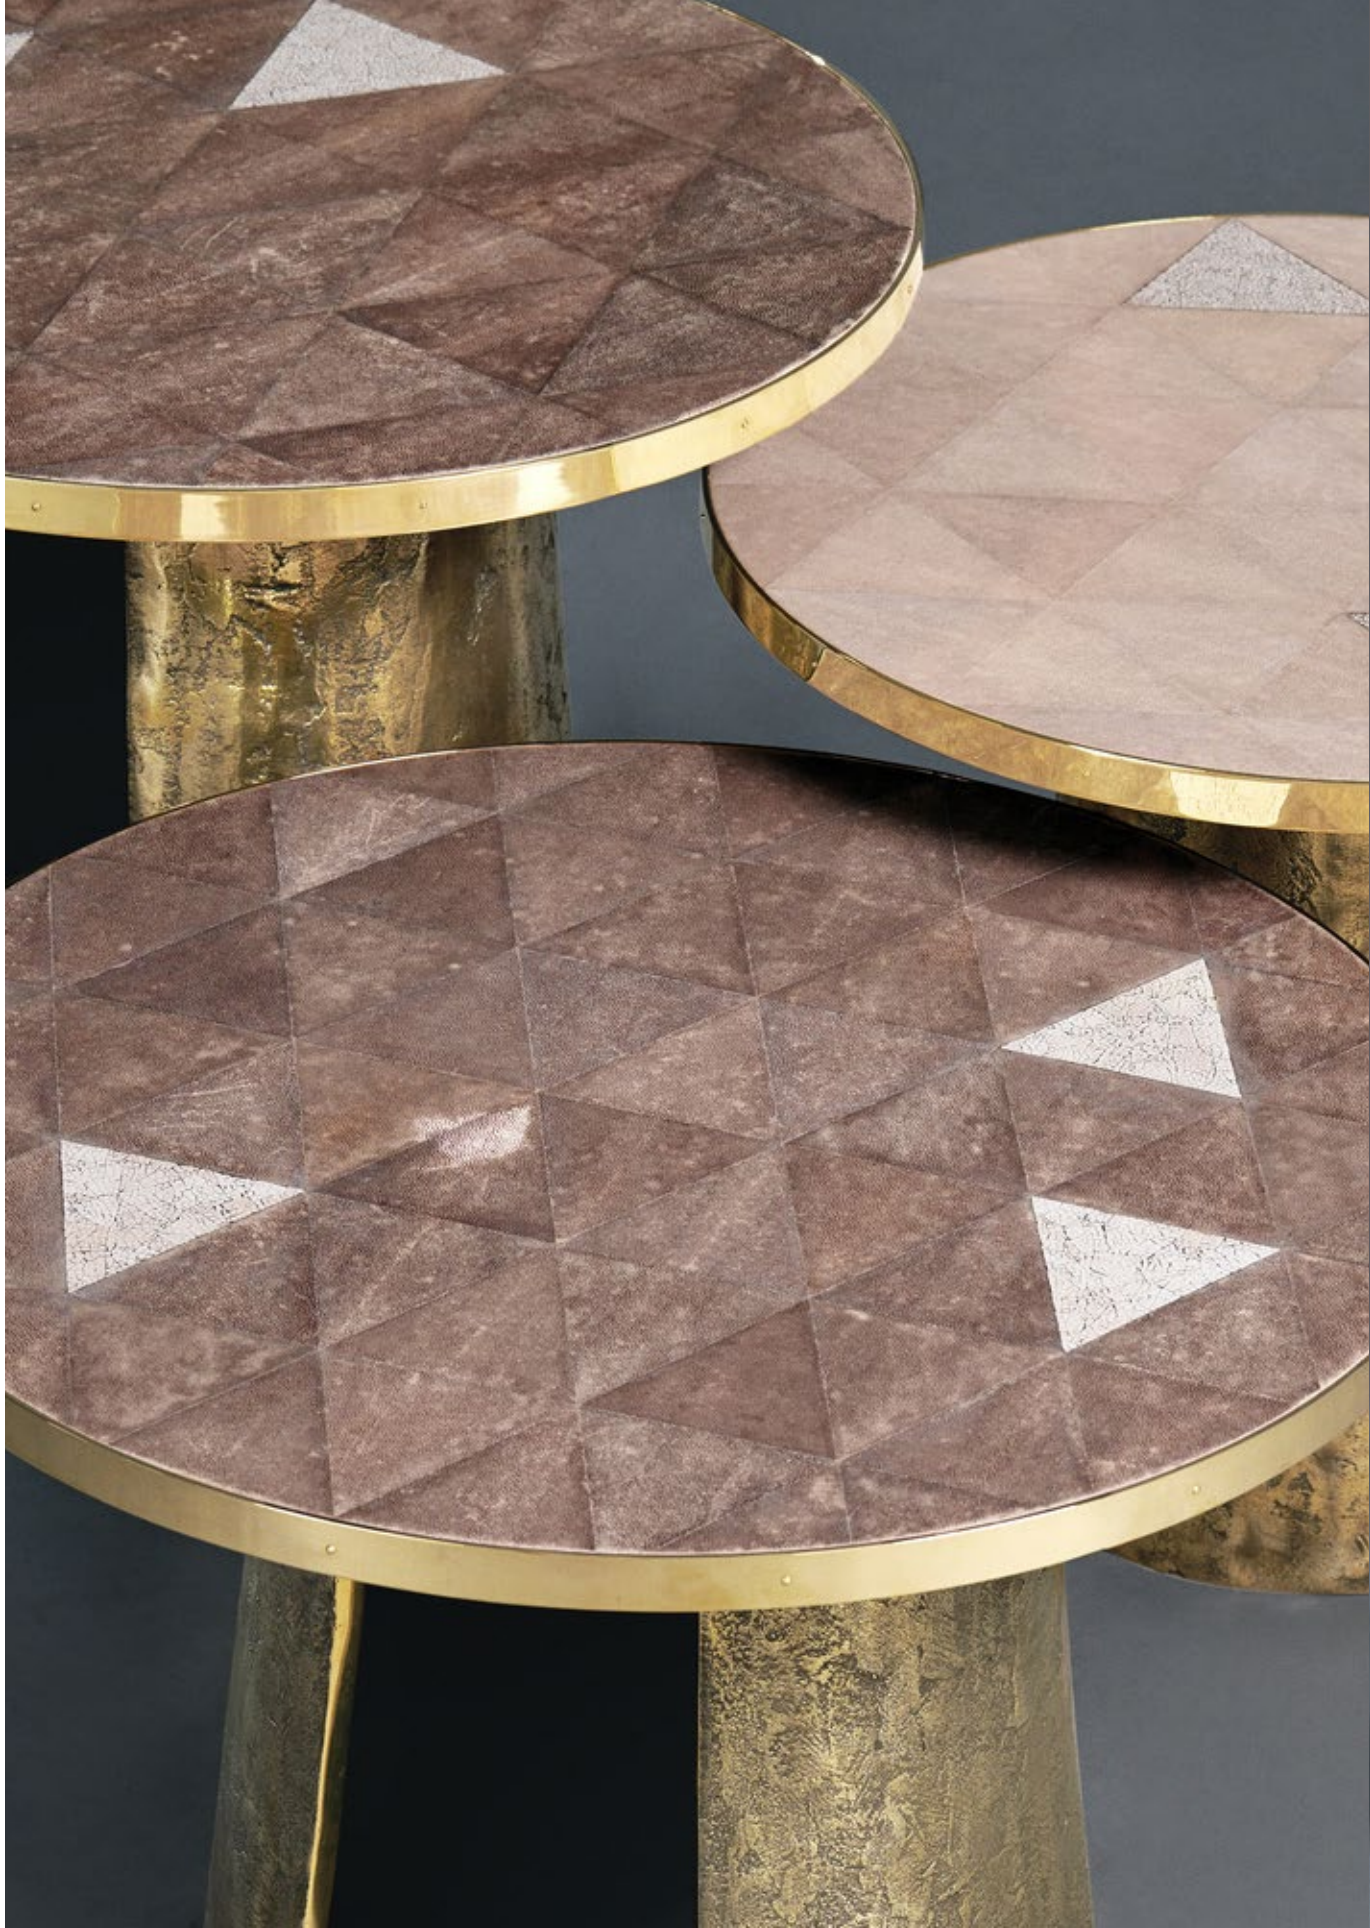

Pavé Tables | Shagreen

Bracelets, gauntlets, cuffs – ancient sculpted table forms that work beautifully together or apart. Cast, rubbed and burnished brass bases with rich surface texture, dark within and glowing outside, raise tops edged with polished brass and covered with Natural Chocolate or Natural Speckle shagreen inlaid with triangles of White Eggshell.

Tall	Ø 25 5/8	H 24 3/8 in
	Ø 65	H 62 cm
Small	Ø 23 5/8	H 20 1/2 in
	Ø 60	H 52 cm
Low	Ø 27 1/2	H 17 3/8 in
	Ø 70	H 44 cm