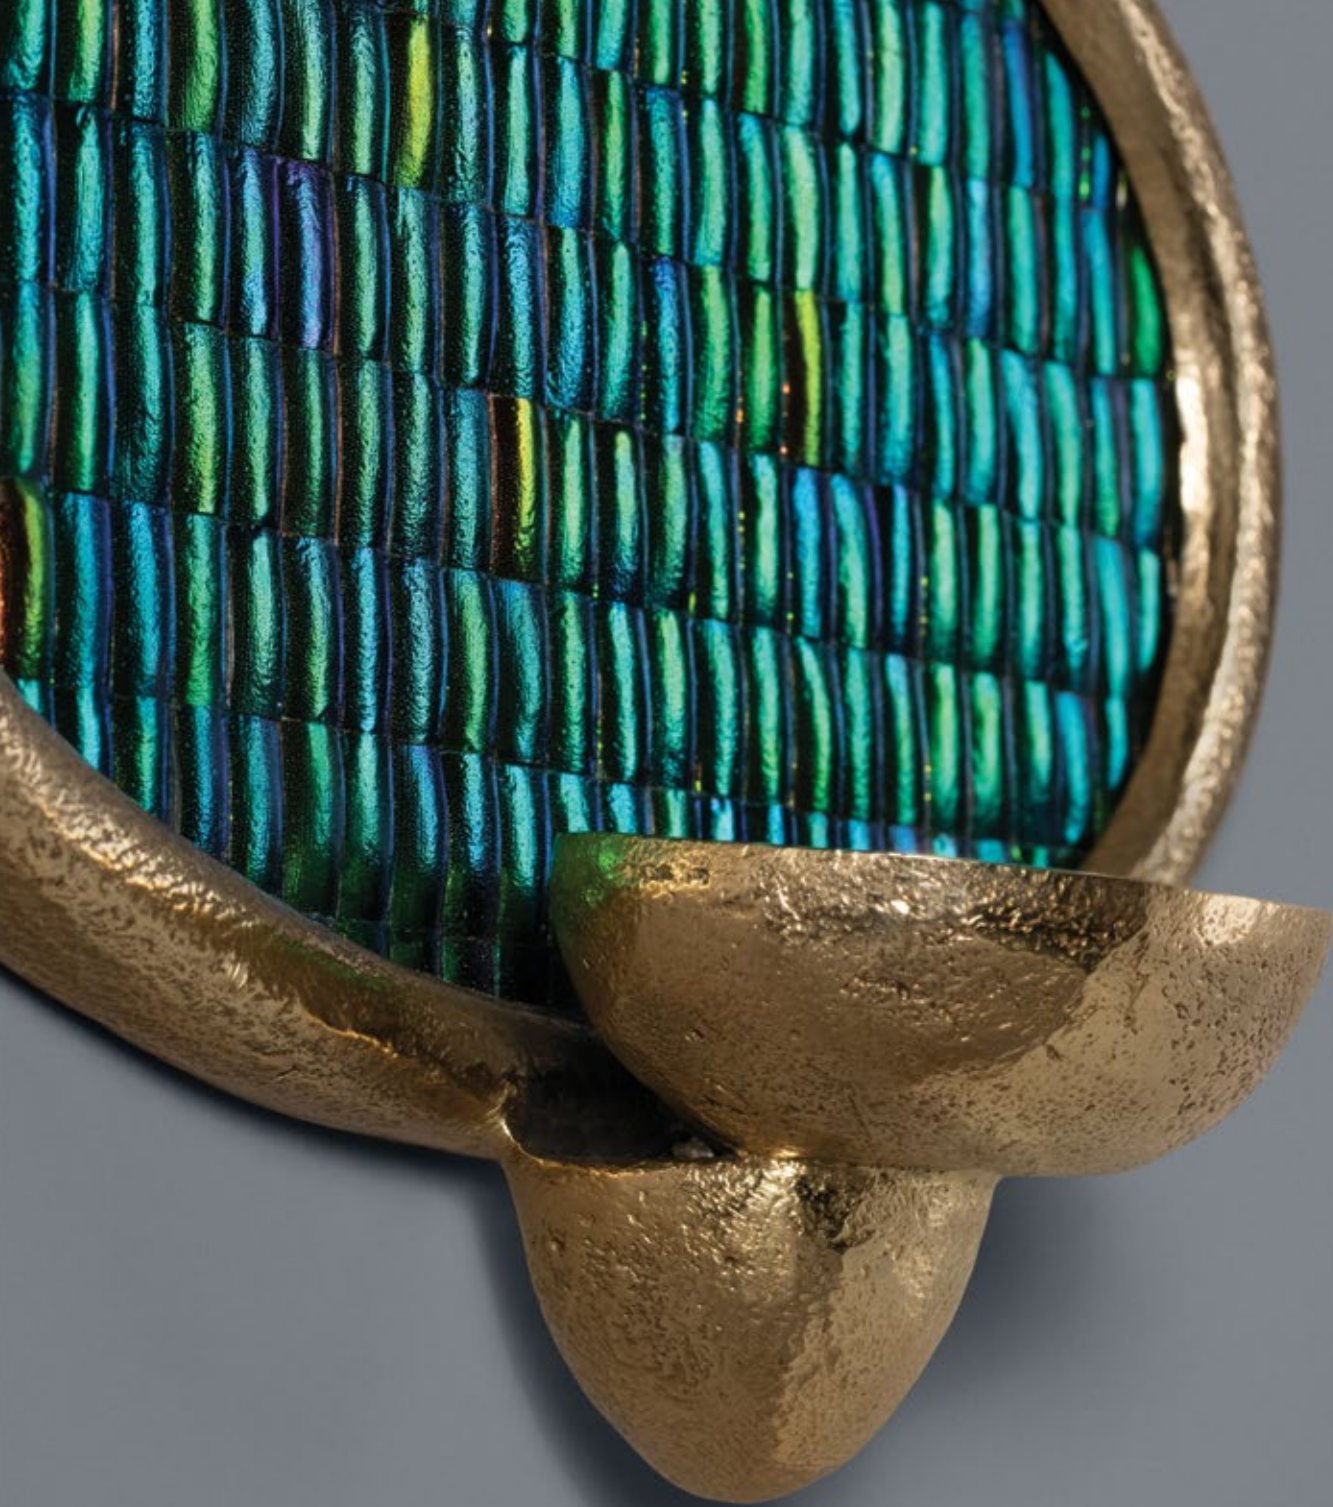

Scarab Candle Sconce | Wide

Iridescent beetle carapaces are meticulously inlaid into a horizontal oval cast brass frame and holder that supports a votive candle. Expired beetles are collected in the rice fields of Thailand.

W 9⁷/₈ H 6¹/₂ D 3 in
W 25 H 16.5 D 7.5 cm