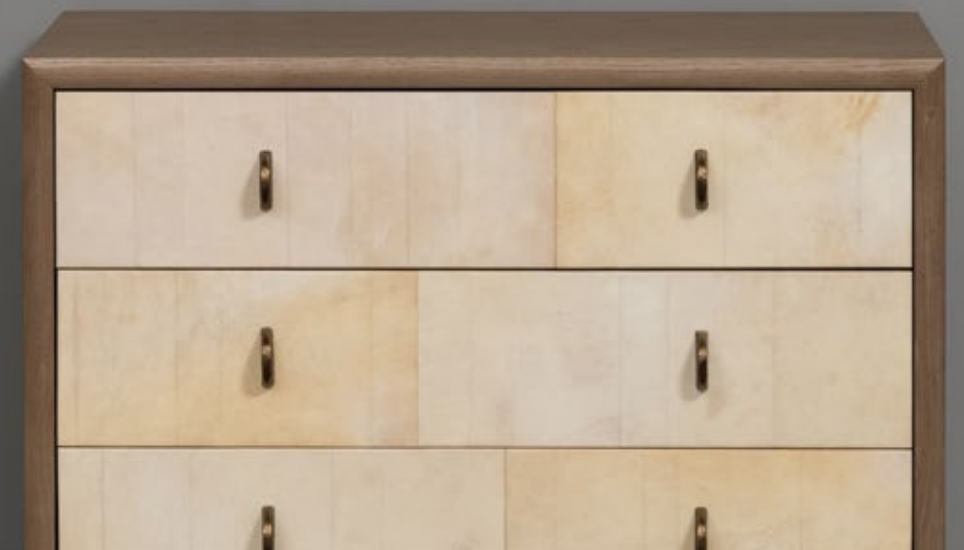

Volta Mirror | Natural Speckle

Two natural tones of shagreen lie side by side separated by patinated brass lines to create an elegantly composed mirror frame.

W 39 ³/₈ H 39 ³/₈ D 2 in
W 100 H 100 D 5 cm