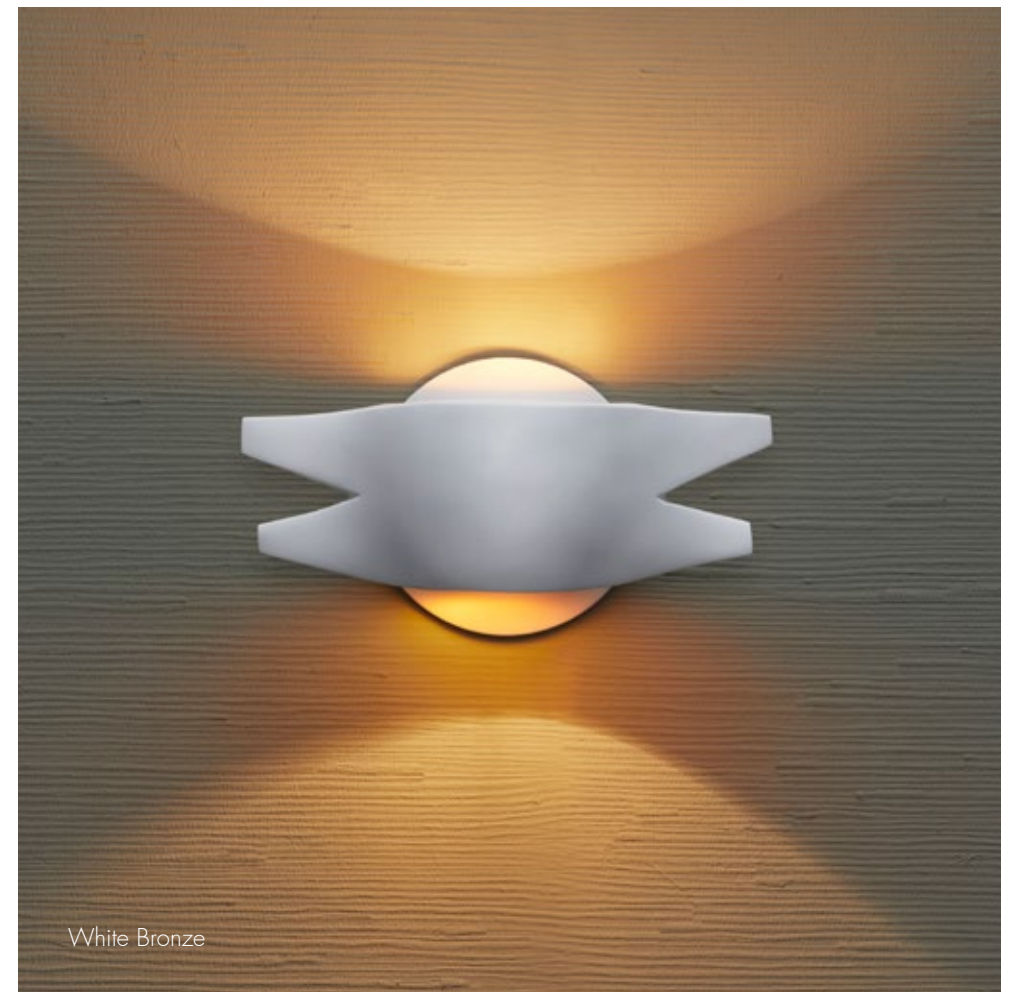

W 8 1/4 H 15 1/2 D 4 1/8 in
W 21 H 39.5 D 10.5 cm

Bronze

Canoas Sconces

A delightful wall sconce in bronze, lined in pure goldleaf.

W 1 3/4 H 6 1/8 D 6 1/2 in
W 30 H 15.5 D 16.5 cm

White Bronze

Folly Sconce