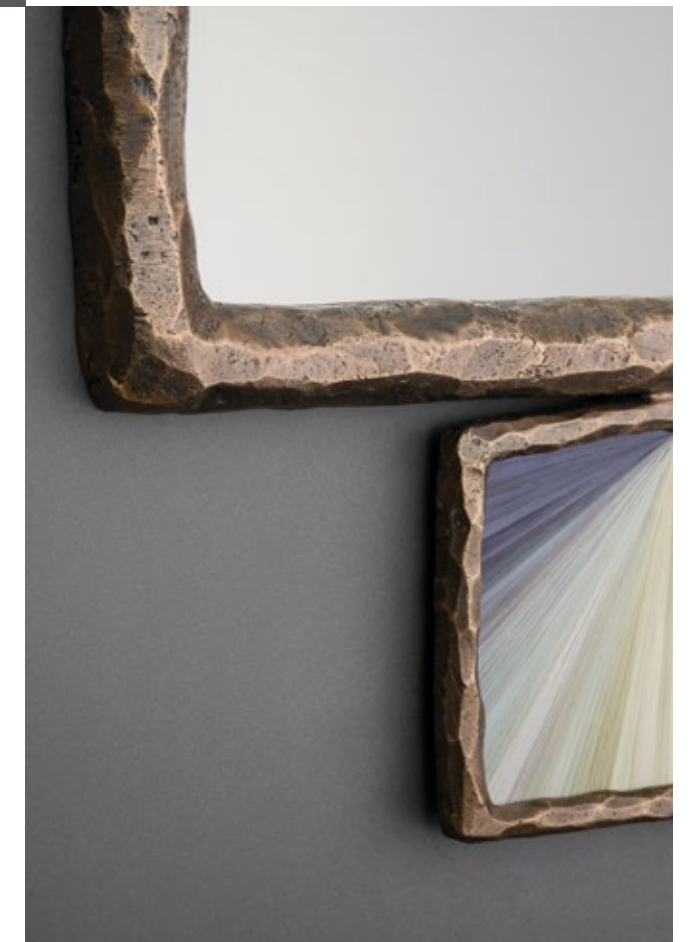

W 39 ³/₈ H 39 ³/₈ D 2 in
W 100 H 100 D 5 cm

Volta Mirror | Daybreak Ombre

Hand-selected straw in a spectrum of natural colours pulses around this elegant mirror frame in ombre tones.

W 39 ³/₈ H 39 ³/₈ D 2 in
W 100 H 100 D 5 cm

Gemstone Mirrors

The Gemstone Mirror takes jewel-like colours and the reflective beauty of natural straw and applies it in a faceted pattern. The mirrors are framed by thick warmly patinated brass. Available in Burnished Metals Straw or Aqua Straw.