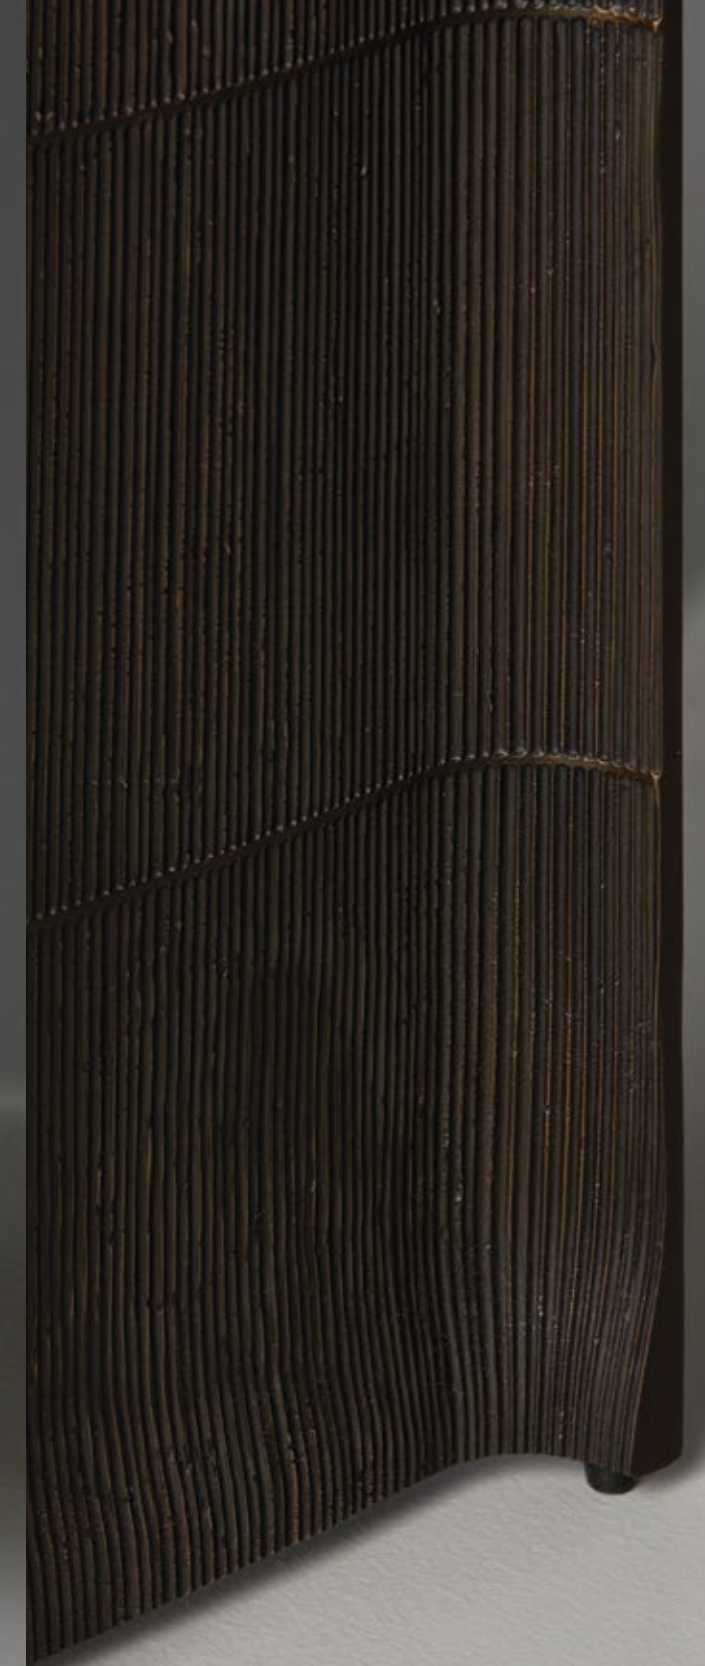

Corteza Console Table | Natural Distress

Elegant from all sides, Corteza explores notions of materiality and structure through Alexander Lamont's celebrated surfaces. Carved bronze concave pillars that echo the lines of rye straw, support a flowing volume of shagreen.

W 15 3/4 L 59 H 32 1/2 in
W 40 L 150 H 82.5 cm