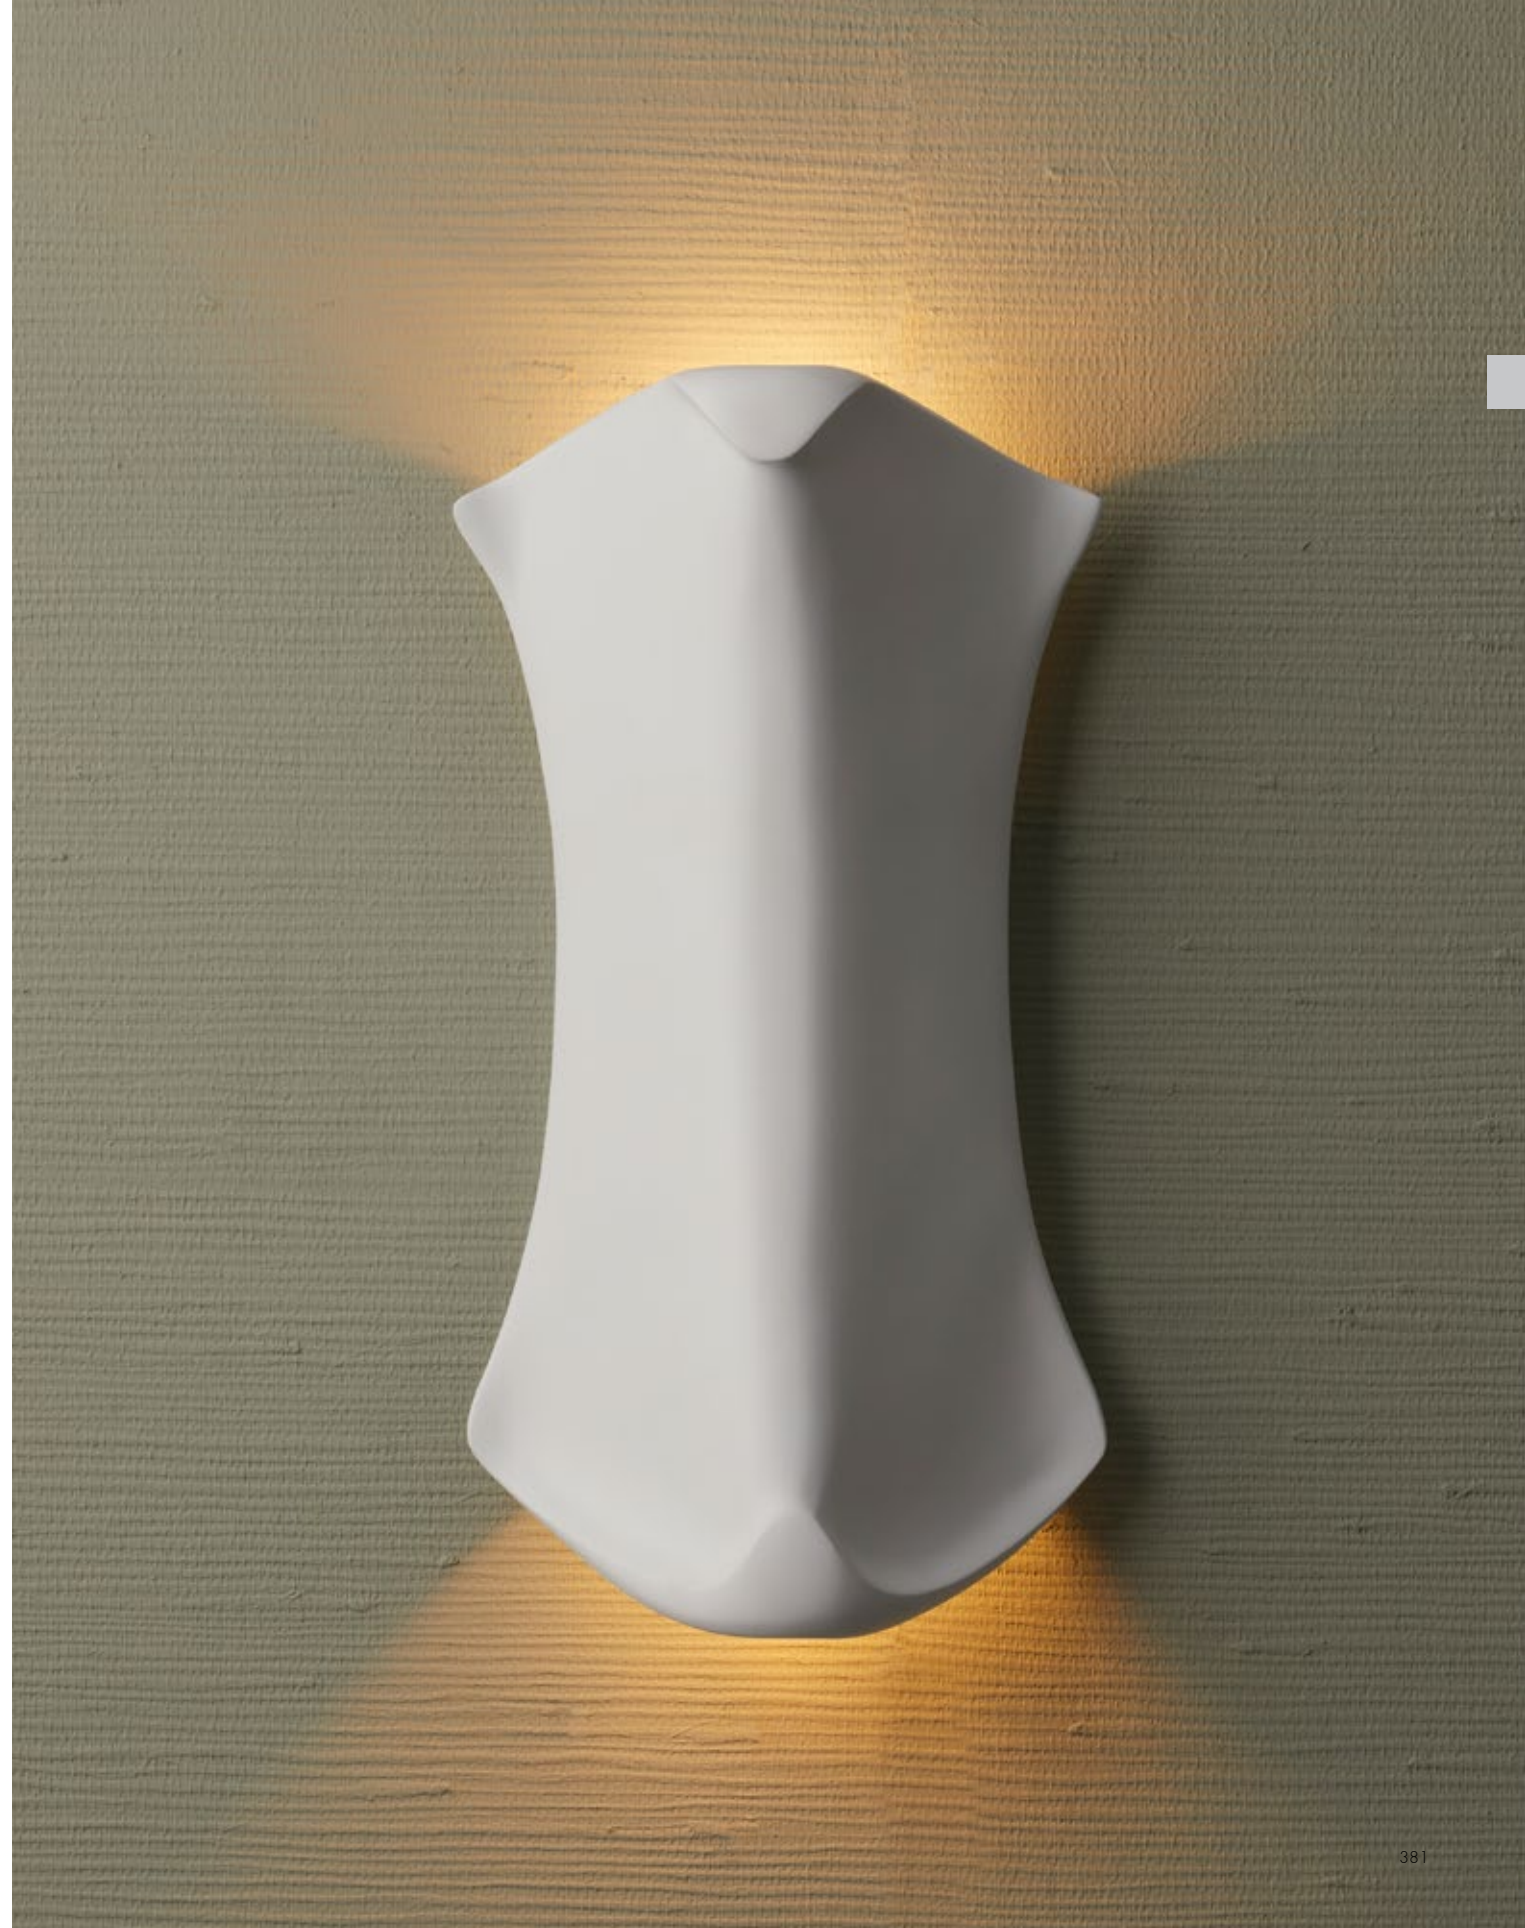

A curving, elegant sculptural form in as a new alternative to dark bronze patina.

W 8 1/4 H 15 1/2 D 4 1/8 in
W 21 H 39.5 D 10.5 cm

Mentawai Sconce | Bronze

A sculptural bronze wall light inspired by the shields of Indonesia.