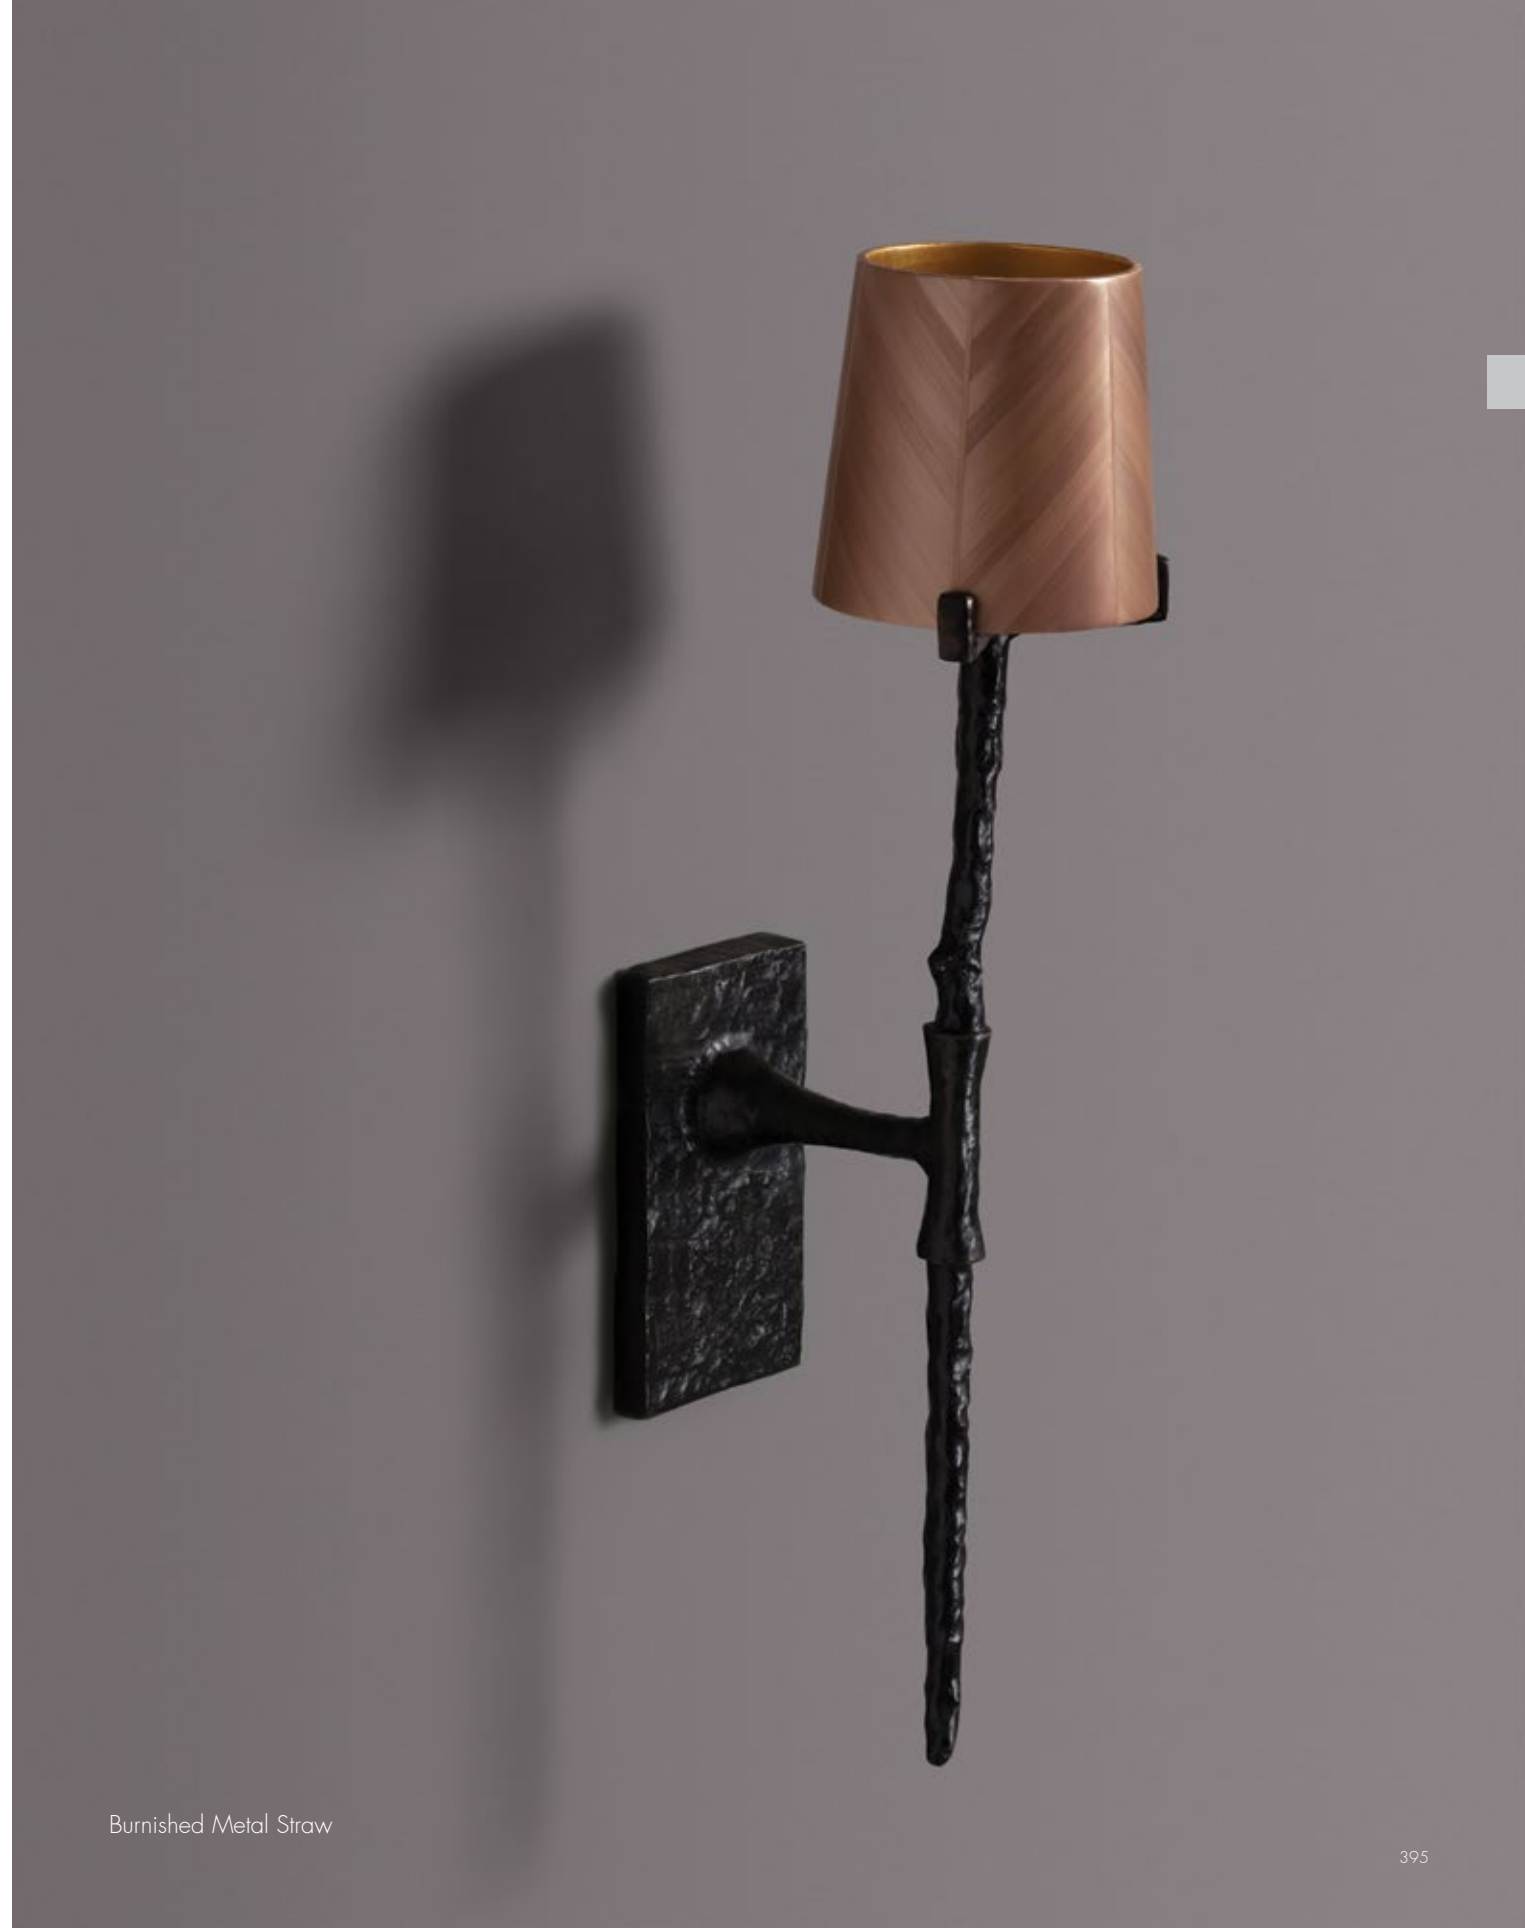

Burnished Metal Straw