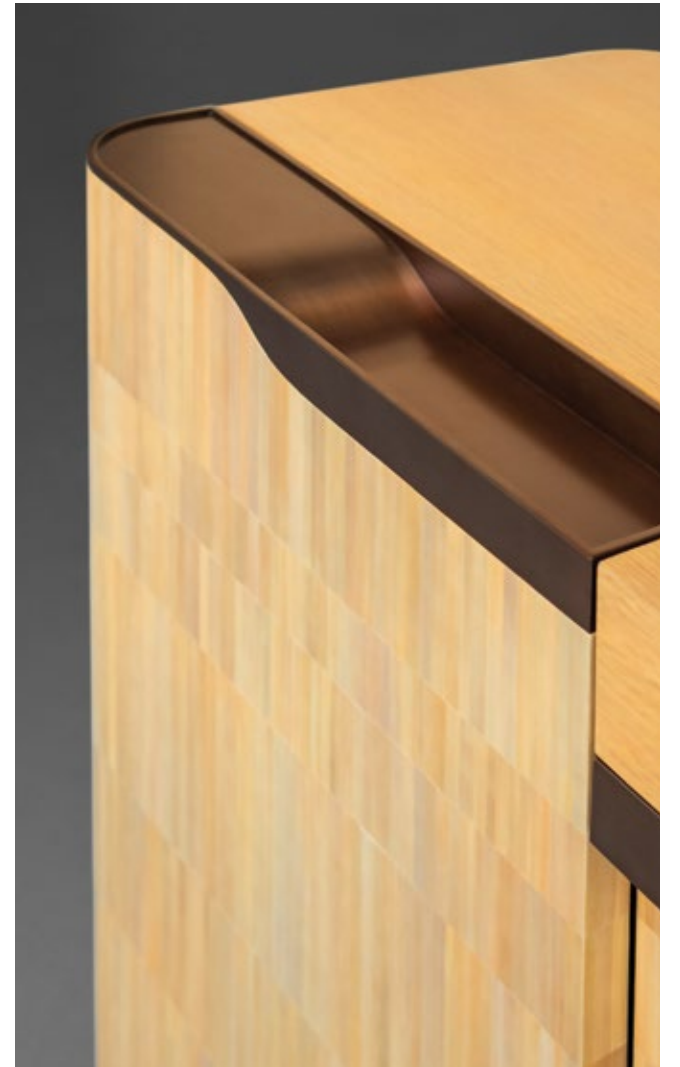

Estribor Drinks Cabinet | Ebony

Estribor Drinks Cabinet | Ebony

The Estribor drinks cabinet is a monumental yet gentle piece. Asymmetrical doors flow into each other with visual continuity and a gentle curve that invites the touch. The exterior is meticulously inlaid with straw marquetry in a staggered pattern that draws the eye around the piece. The Ebony cabinet features a tone-matched Black Oak top and warm mahogany interior. Sculptural bronzed hardware creates visual detailing and tactile pleasure.

W 50 D 21 1/4 H 33 1/4 in
W 127 D 54 H 84.5 cm

Estribor Drinks Cabinet | Beechwood

A sculptural cabinet that has been skillfully bench-made and features asymmetrical doors that flow into each other, and beautiful tactile hardware. The exterior is meticulously inlaid with Beechwood straw marquetry in a staggered pattern that draws the eye around the piece. Matching the tone of the straw is an oak top and interior.