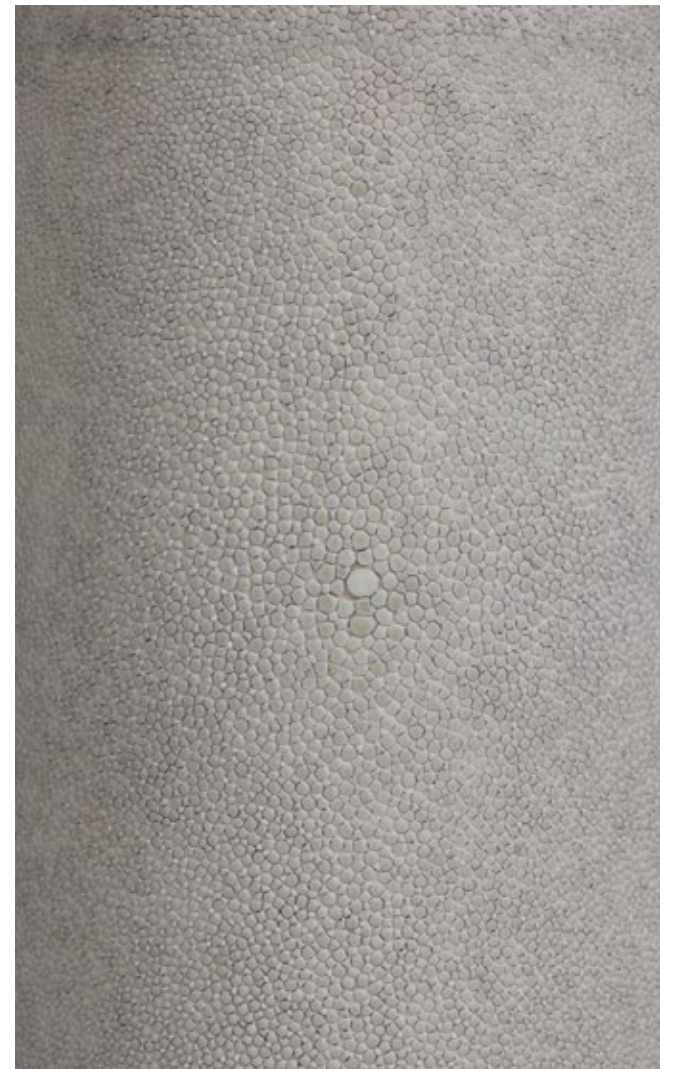

Demi-Monde Floor Lamps

The Demi-Monde is raised on a cast bronze base that elegantly flushes with the tapering column of Natural Speckle shagreen split by a bronze channel. The top gracefully curves up to a double-head bulb. Linen shade.

Ø 19 3/4 H 60 1/4 in
Ø 50 H 153 cm