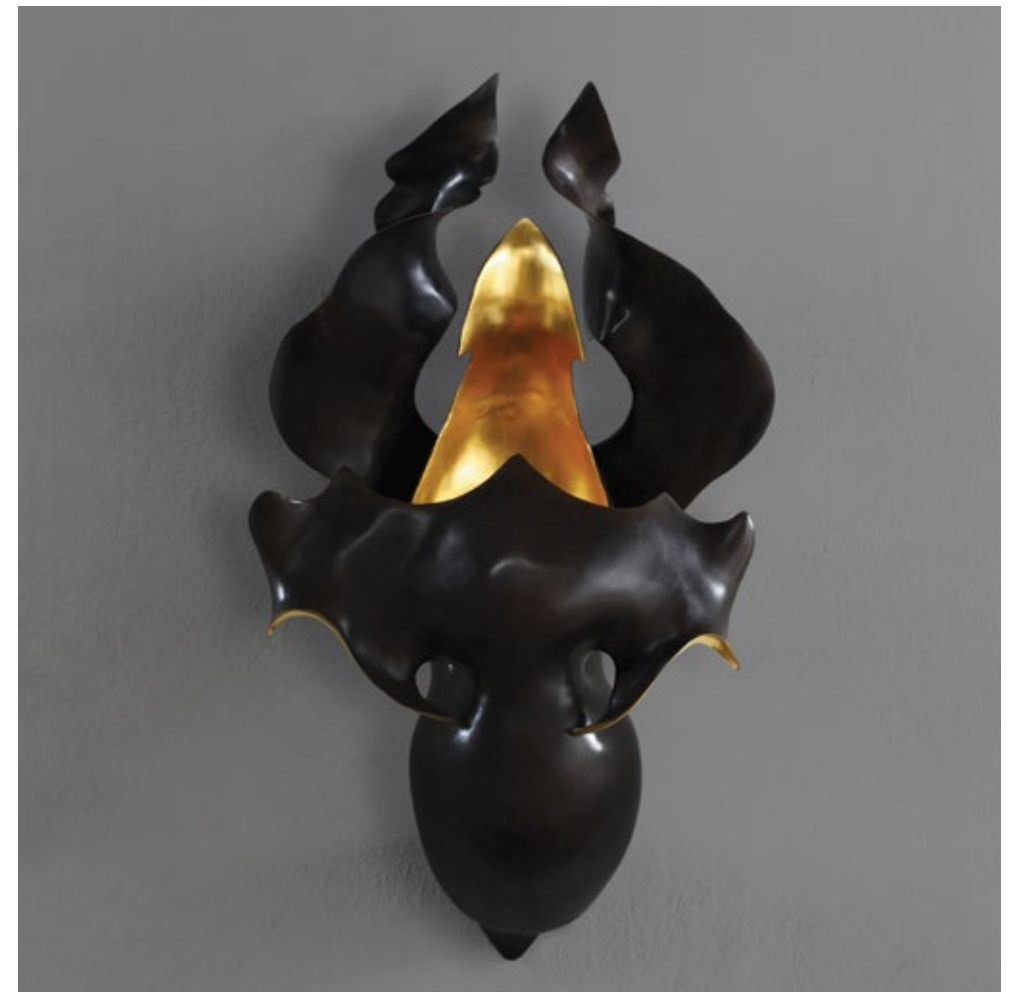

Labellum Wall Sconce

A seductive bronze orchid propagated to live on a wall and emit light and shadow. Wrapped in its petals and delicate folds, the Labellum Wall Sconce is a unique piece inspired by the beauty and architecture of rare orchids. It contains an interior of pure gold leaf.

W 15 1/2 H 28 D 11 in
W 39.5 H 71 D 28 cm