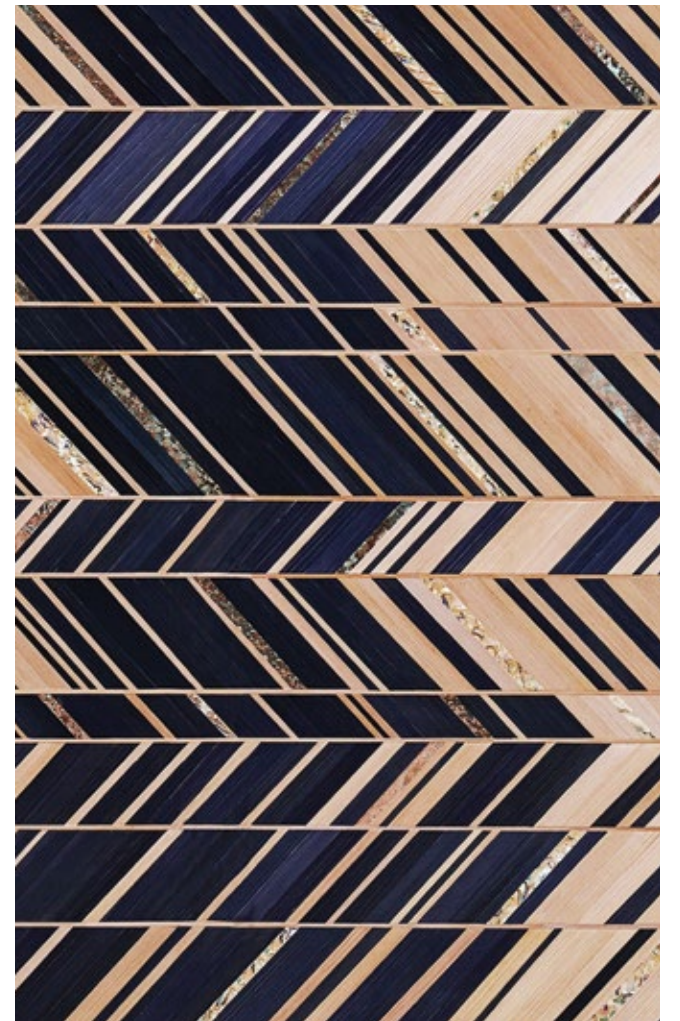

W 48 D 16 ⁷/₈ H 33 ¹/₂ in
W 122 D 43 H 85 cm

Prism Sideboard | Natural

The Prism lights up in the sun creating an enigmatic play on its surface of mother-of-pearl and muted tones of straw marquetry.

W 66 ⁷/₈ D 20 ¹/₂ H 32 ⁵/₈ in
W 170 D 52 H 83 cm