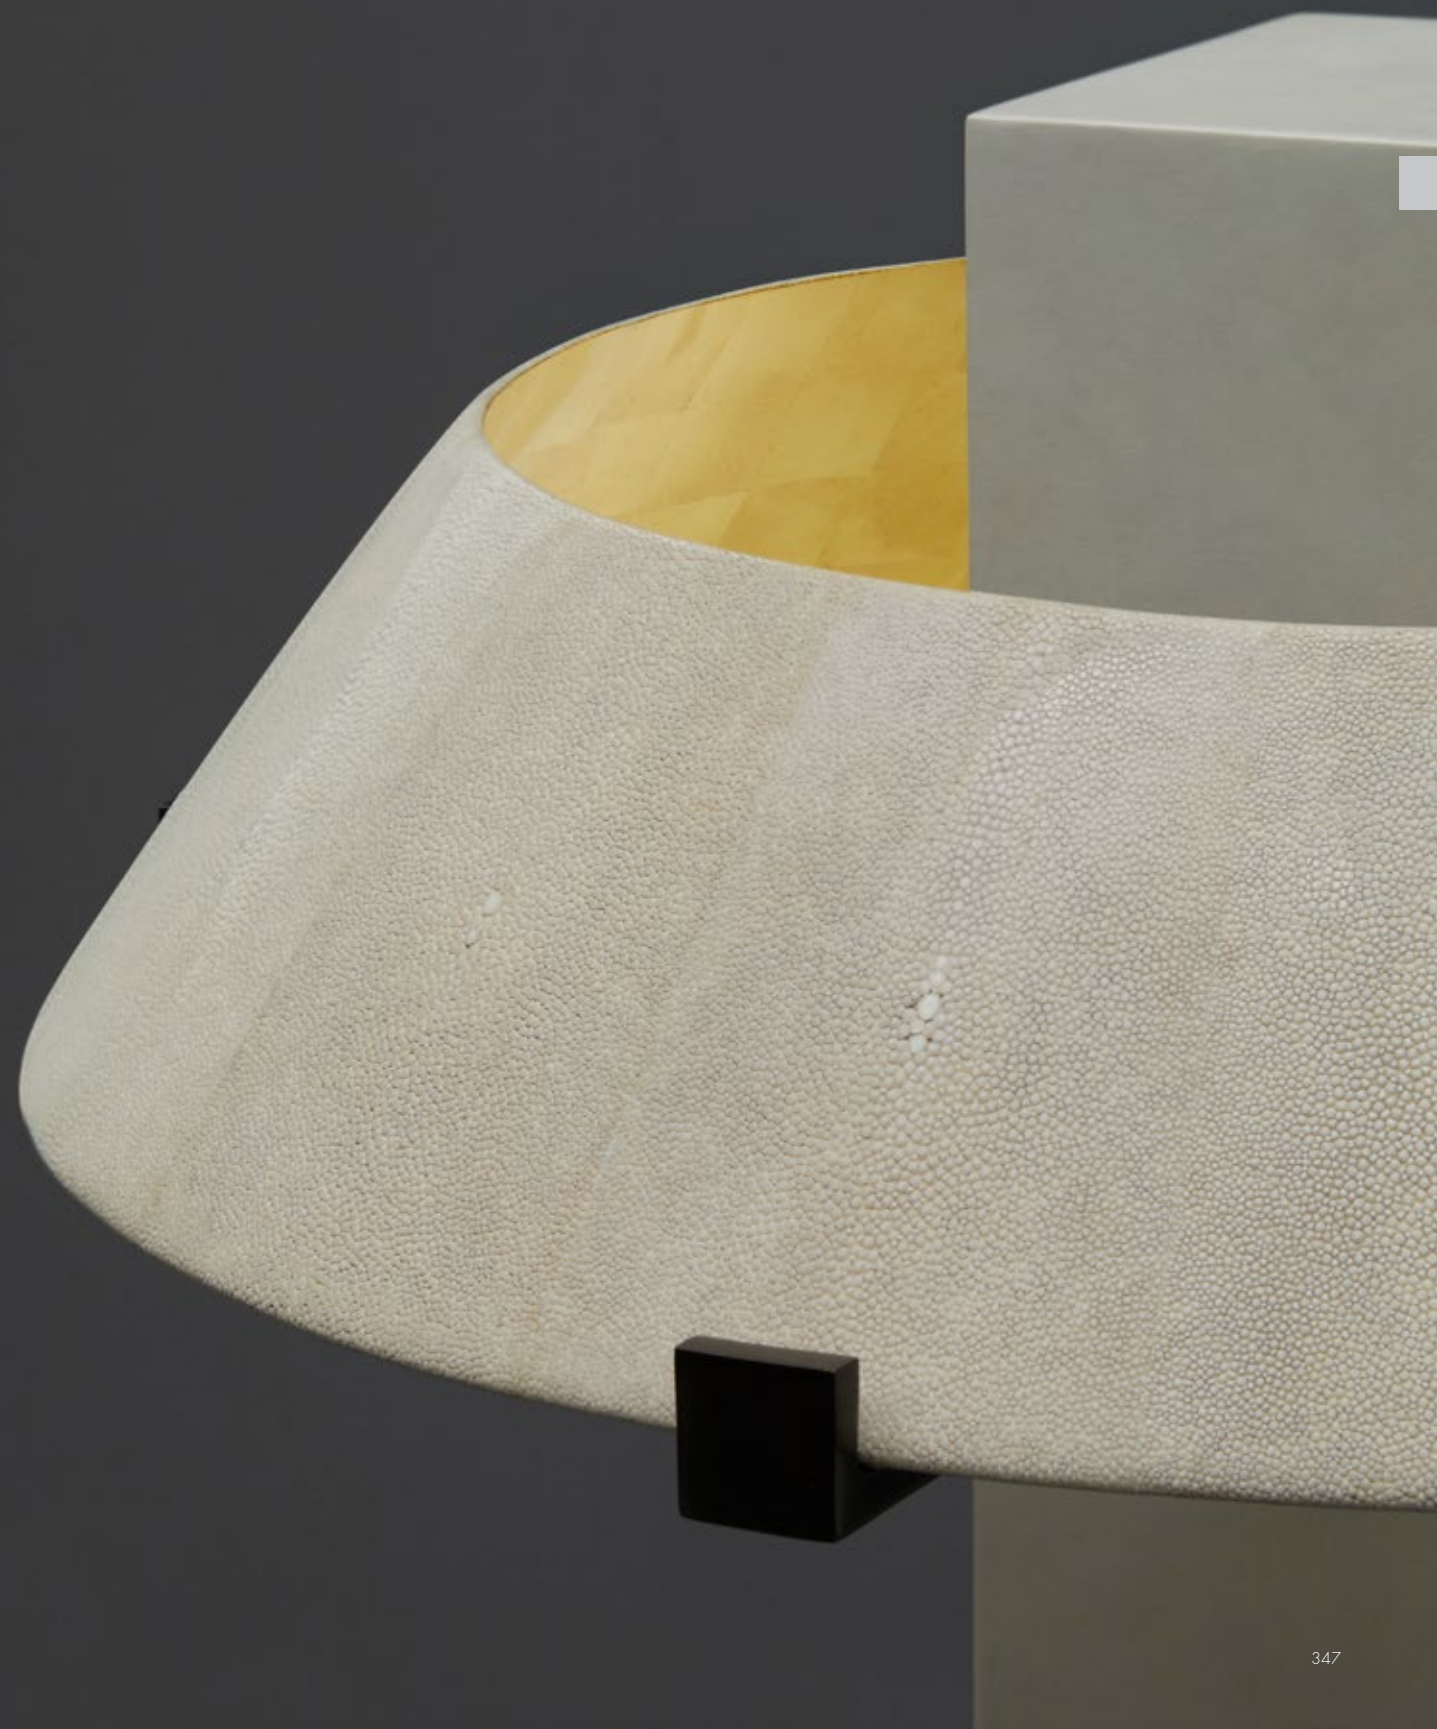

Geo Table Lamp | Natural Speckle

Gorgeous forms in tone-on-tone pale shagreen and parchment make a beautiful architectural lamp.

W 24 ³/₄ D 24 ³/₄ H 19 ³/₄ in
W 63 D 63 H 50 cm