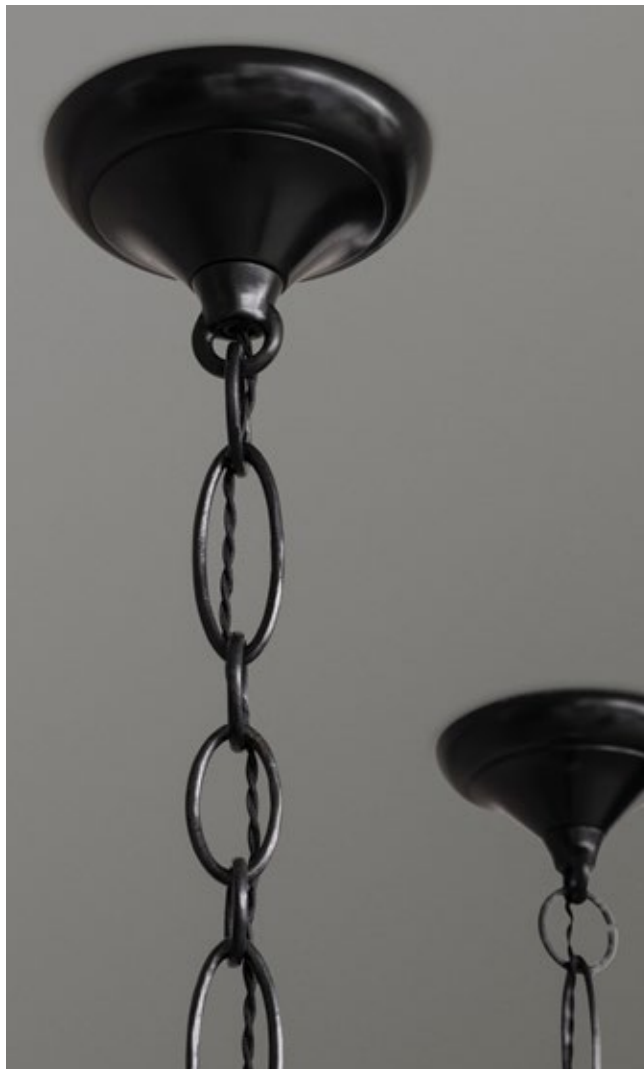

W 15 1/2 H 28 D 11 in
W 39.5 H 71 D 28 cm

Cupola Ceiling Uplight

A lyrical form brings poetic light. A cast brass dome finished in White Eggshell held within a bronze oval, creates a stunningly beautiful ring of light upwards. Suspended by a chain of complementary varying loops.