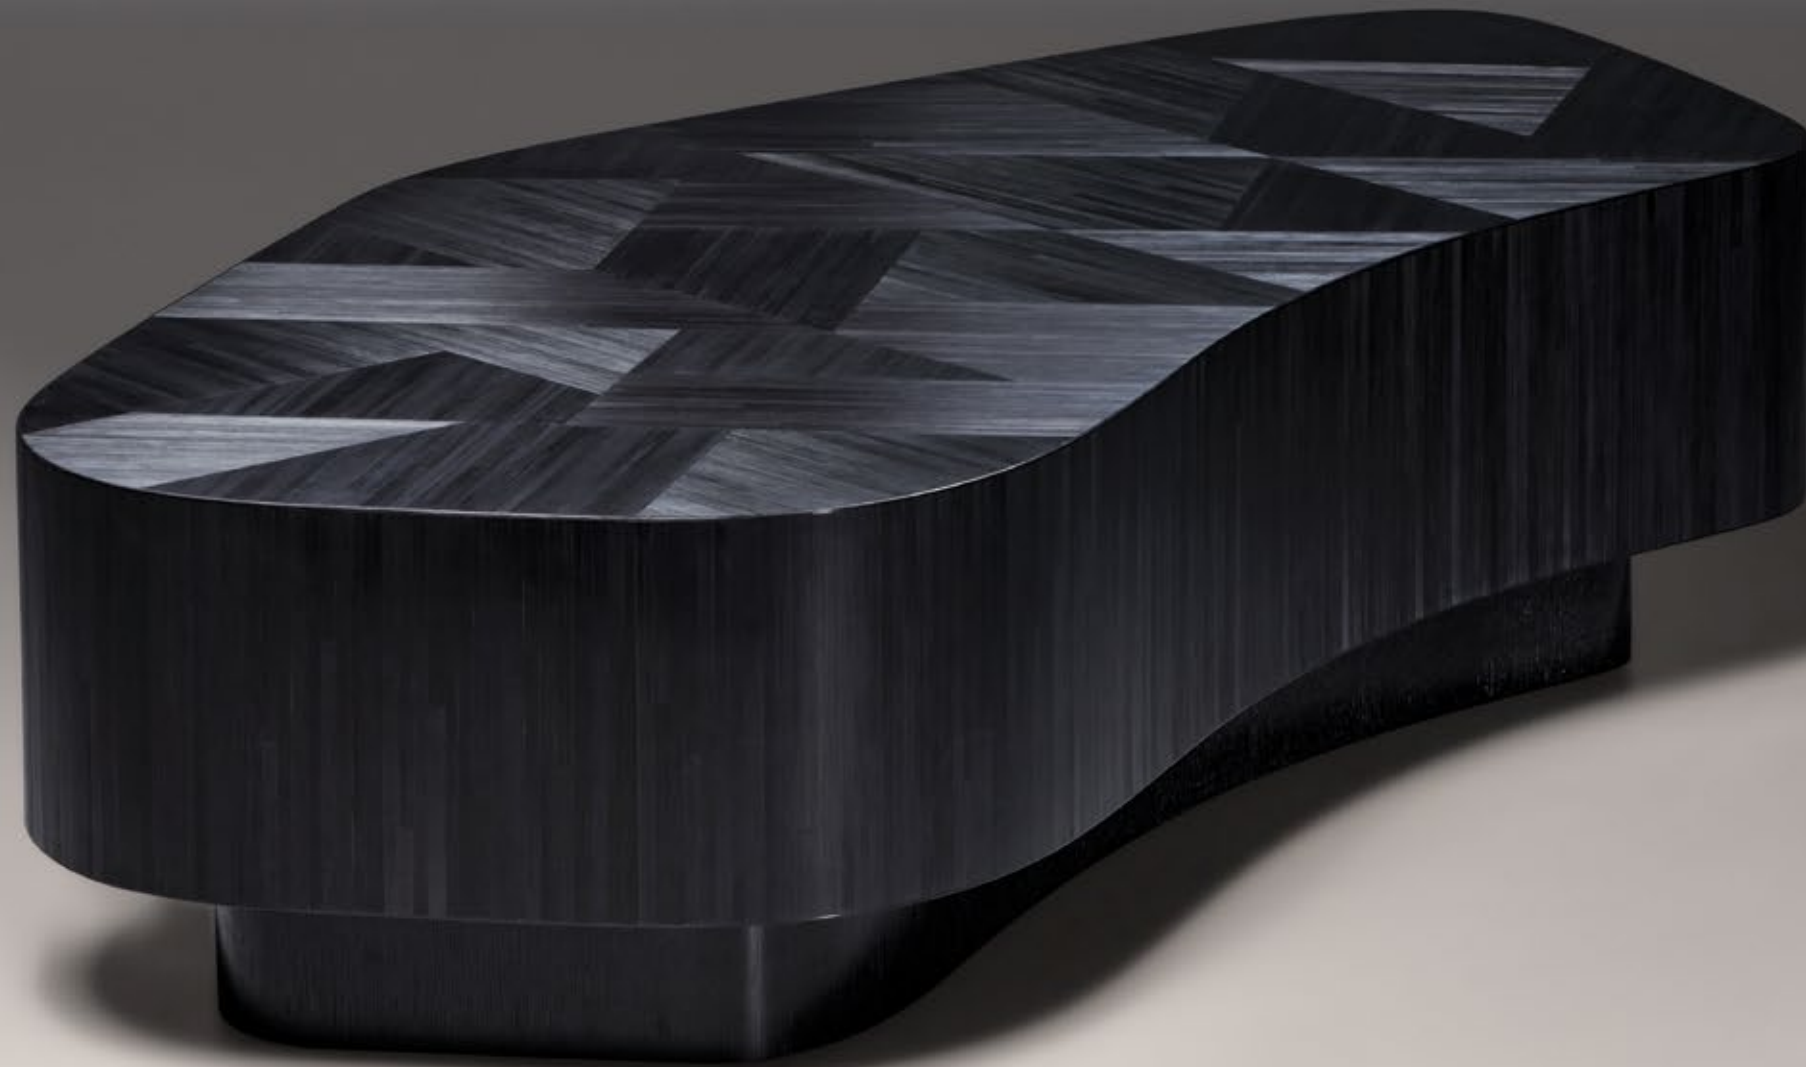

Kumo Cocktail Table | Ebony

Kumo is a soft flowing form with a vibrant geometric arrangement of dark or light-toned straw marquetry on the tabletop. The sculptural volume is raised on an Black Oak foot to create the sense of a floating surface.

W 32 1/4 L 67 H 15 1/8 in
W 82 L 170 H 38.5 cm