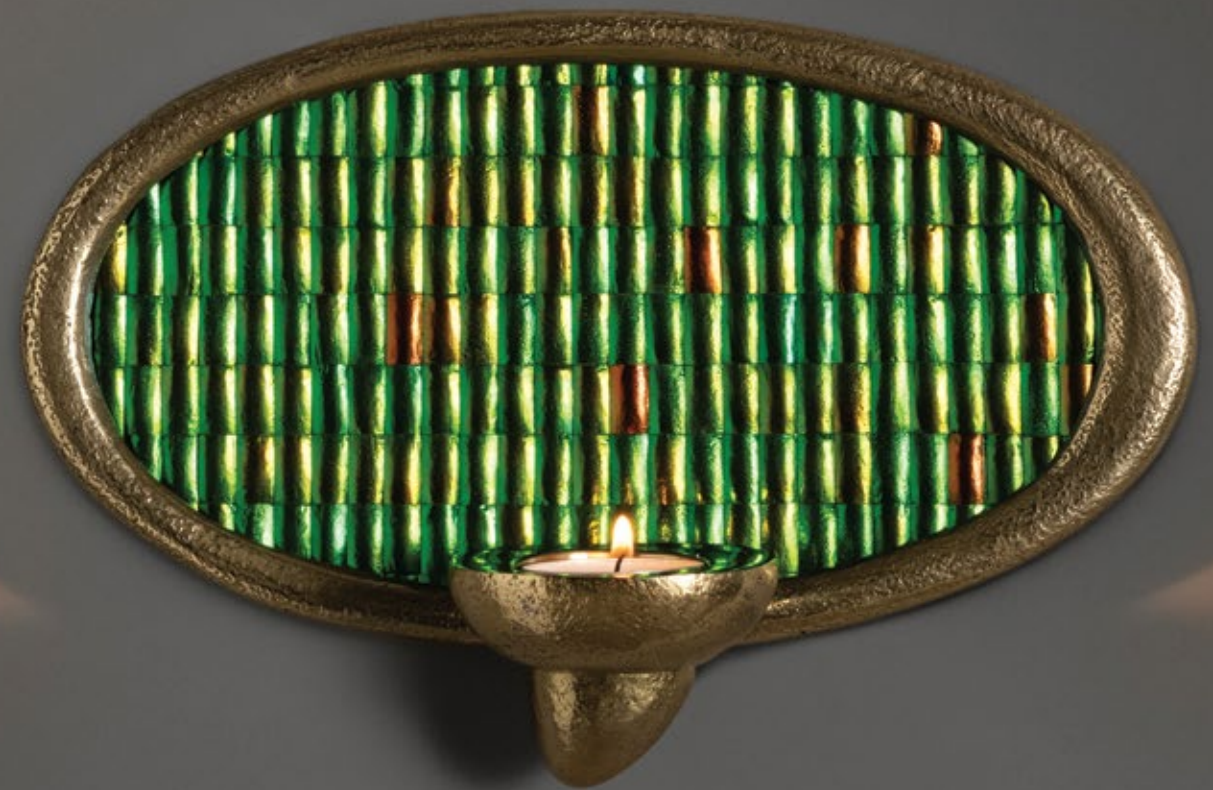

Ø 15 1/2 H 45 1/4 in
Ø 39.5 H 115 cm

Scarab Candle Sconce | Tall

Made from intricately inlaid beetle carapaces collected in the rice fields of Thailand, the Scarab Candle Sconce creates a mesmerizingly iridescent light. Strong sculptural elements in cast brass support a tapered candle.

W 6 ⁷/₈ H 18 ¹/₂ D 4 ¹/₂ in
W 17.5 H 47 D 11.5 cm

Scarab Candle Sconce | Wide

Iridescent beetle carapaces are meticulously inlaid into a horizontal oval cast brass frame and holder that supports a votive candle. Expired beetles are collected in the rice fields of Thailand.