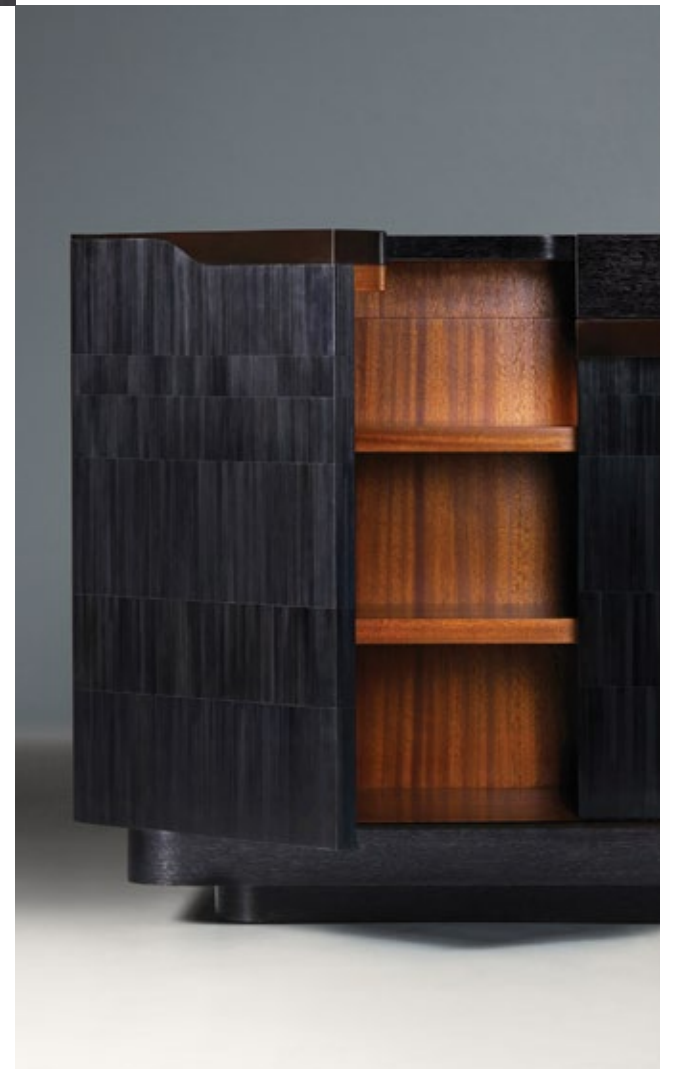

Estribor Drinks Cabinet | Ebony

Estribor Drinks Cabinet | Ebony

The Estribor drinks cabinet is a monumental yet gentle piece. Asymmetrical doors flow into each other with visual continuity and a gentle curve that invites the touch. The exterior is meticulously inlaid with straw marquetry in a staggered pattern that draws the eye around the piece. The Ebony cabinet features a tone-matched Black Oak top and warm mahogany interior. Sculptural bronzed hardware creates visual detailing and tactile pleasure.

W 50 D 21 1/4 H 33 1/4 in
W 127 D 54 H 84.5 cm

Estribor Drinks Cabinet | Beechwood

A sculptural cabinet that has been skillfully bench-made and features asymmetrical doors that flow into each other, and beautiful tactile hardware. The exterior is meticulously inlaid with Beechwood straw marquetry in a staggered pattern that draws the eye around the piece. Matching the tone of the straw is an oak top and interior.