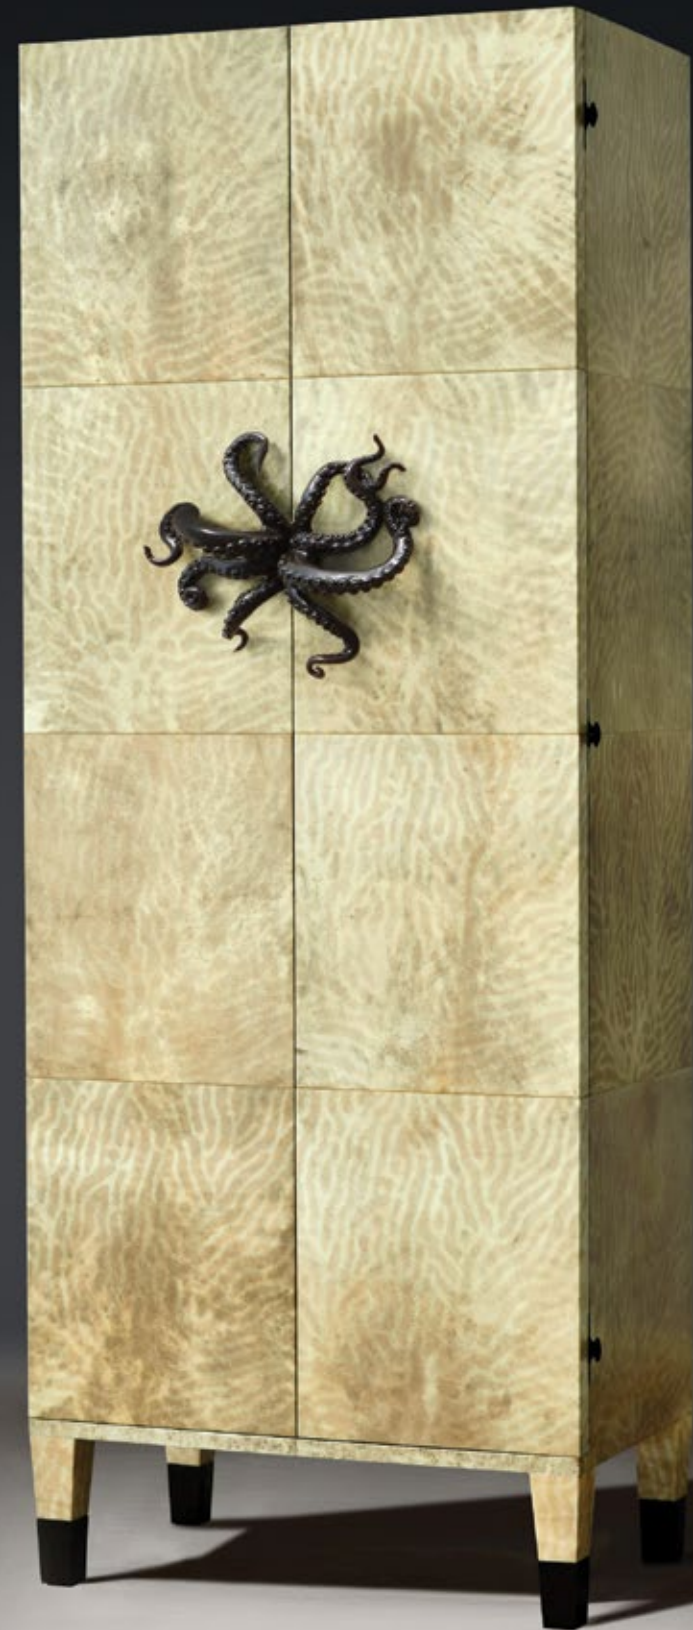

Ocean Armoire | Reef Coral Parchment

Inspired by the idea of light beneath the ocean, coral patterns have been applied onto the parchment that envelops the exterior of the cabinet. The dark bronze octopus and feet contrast with the dramatically varied tone of the skins while the interior is lined with Ivory parchment.

W 27 1/2 D 20 1/2 H 72 7/8 in
W 70 D 52 H 185 cm