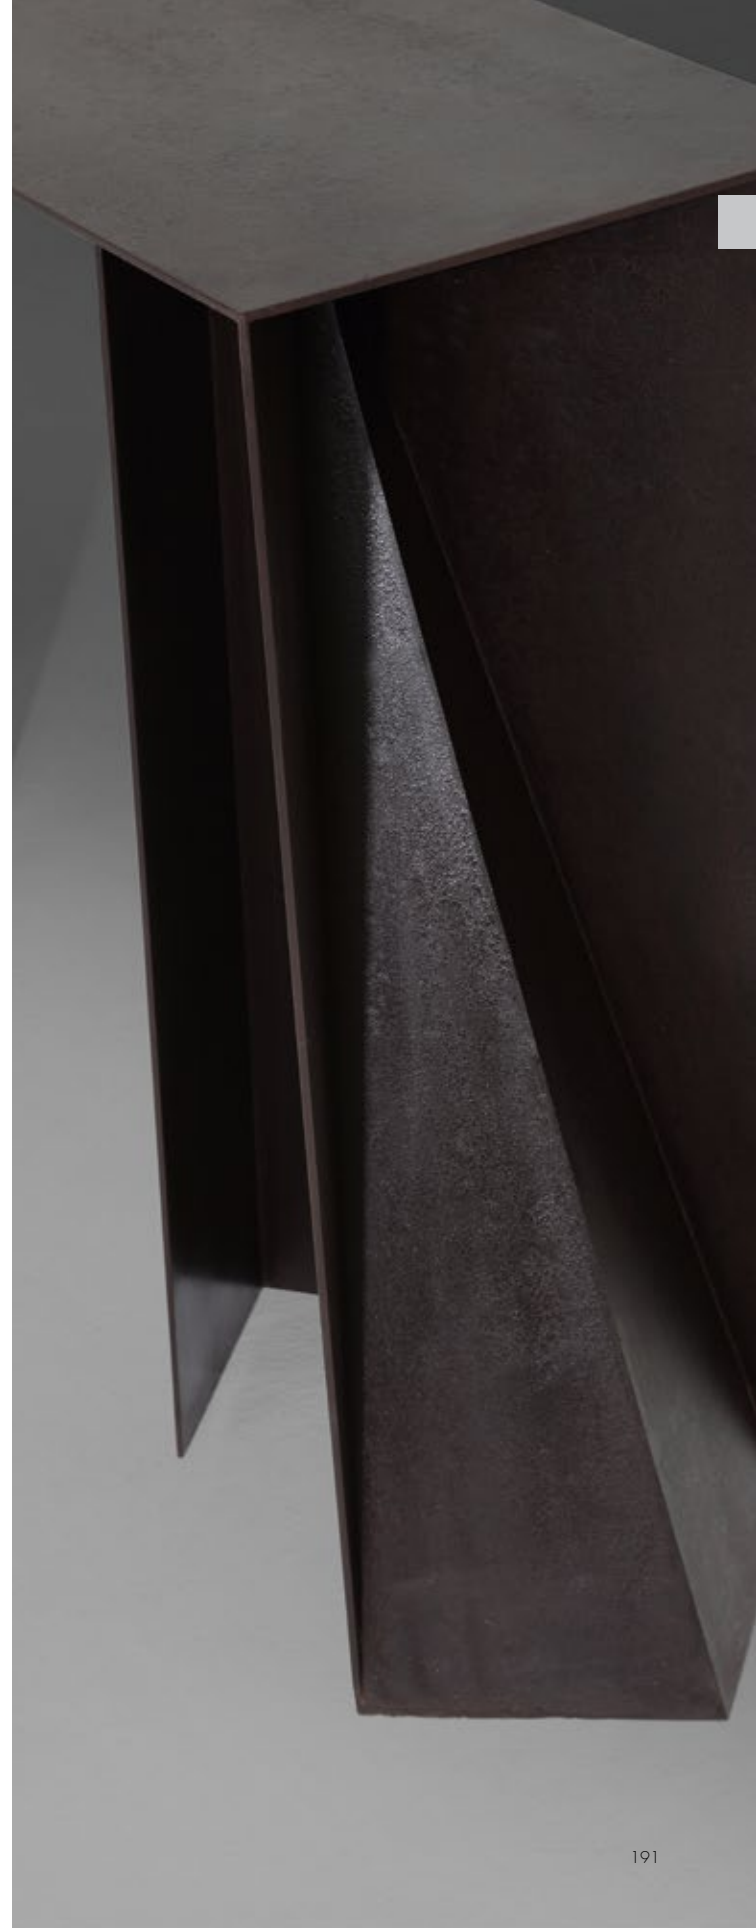

Etched Twin Console

Two forms interact together. Etched steel gives durability and a distressed monochrome sculptural aspect. Surfaces vary due to the hand-applied nature of the etching process.

W 13 ³/₈ L 55 ¹/₈ H 31 ⁷/₈ in
W 34 L 140 H 81 cm