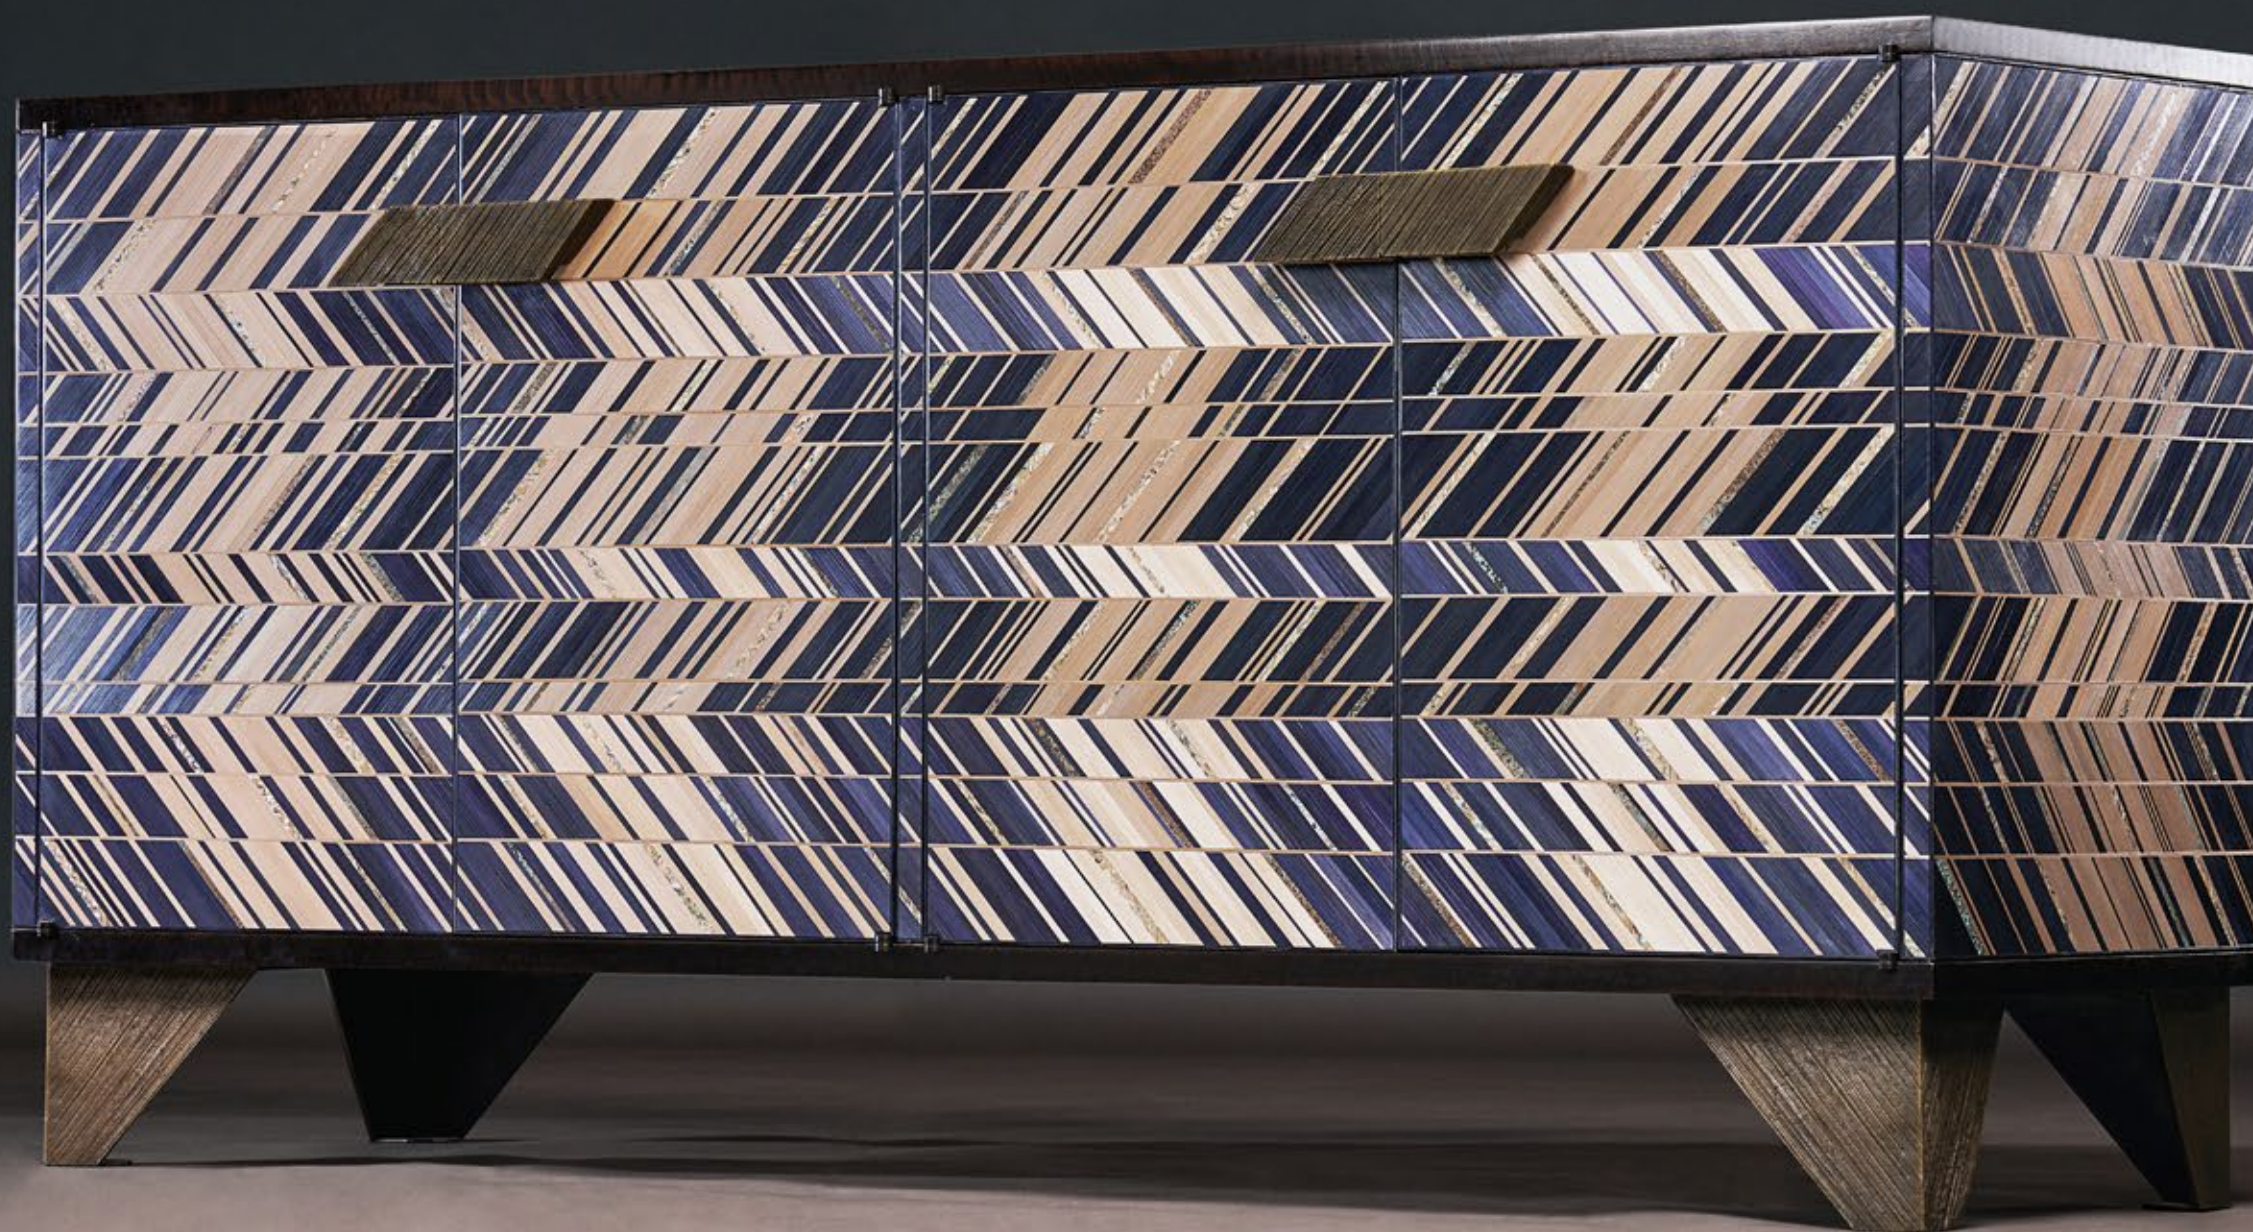

W 48 D 16 ⁷/₈ H 33 ¹/₂ in
W 122 D 43 H 85 cm

Prism Sideboard | Natural

The Prism lights up in the sun creating an enigmatic play on its surface of mother-of-pearl and muted tones of straw marquetry.

W 66 ⁷/₈ D 20 ¹/₂ H 32 ⁵/₈ in
W 170 D 52 H 83 cm

Prism Sideboards | Deep Blue

A serious yet delightful credenza that blends a myriad of materials into a functional and elegant whole. Both light and dark, raw and refined, this piece dazzles gently.

Mother-of-pearl, patinated copper, lustrous indigo and taupe straw marquetry are inlaid by hand over the front and sides of the cabinet. Custom made feet elevate the piece and matching handles give a sensuous tactility to the touch. The top is Smoked Eucalyptus and the interior is Figured Sycamore with adjustable shelves and generous soft closing drawers.