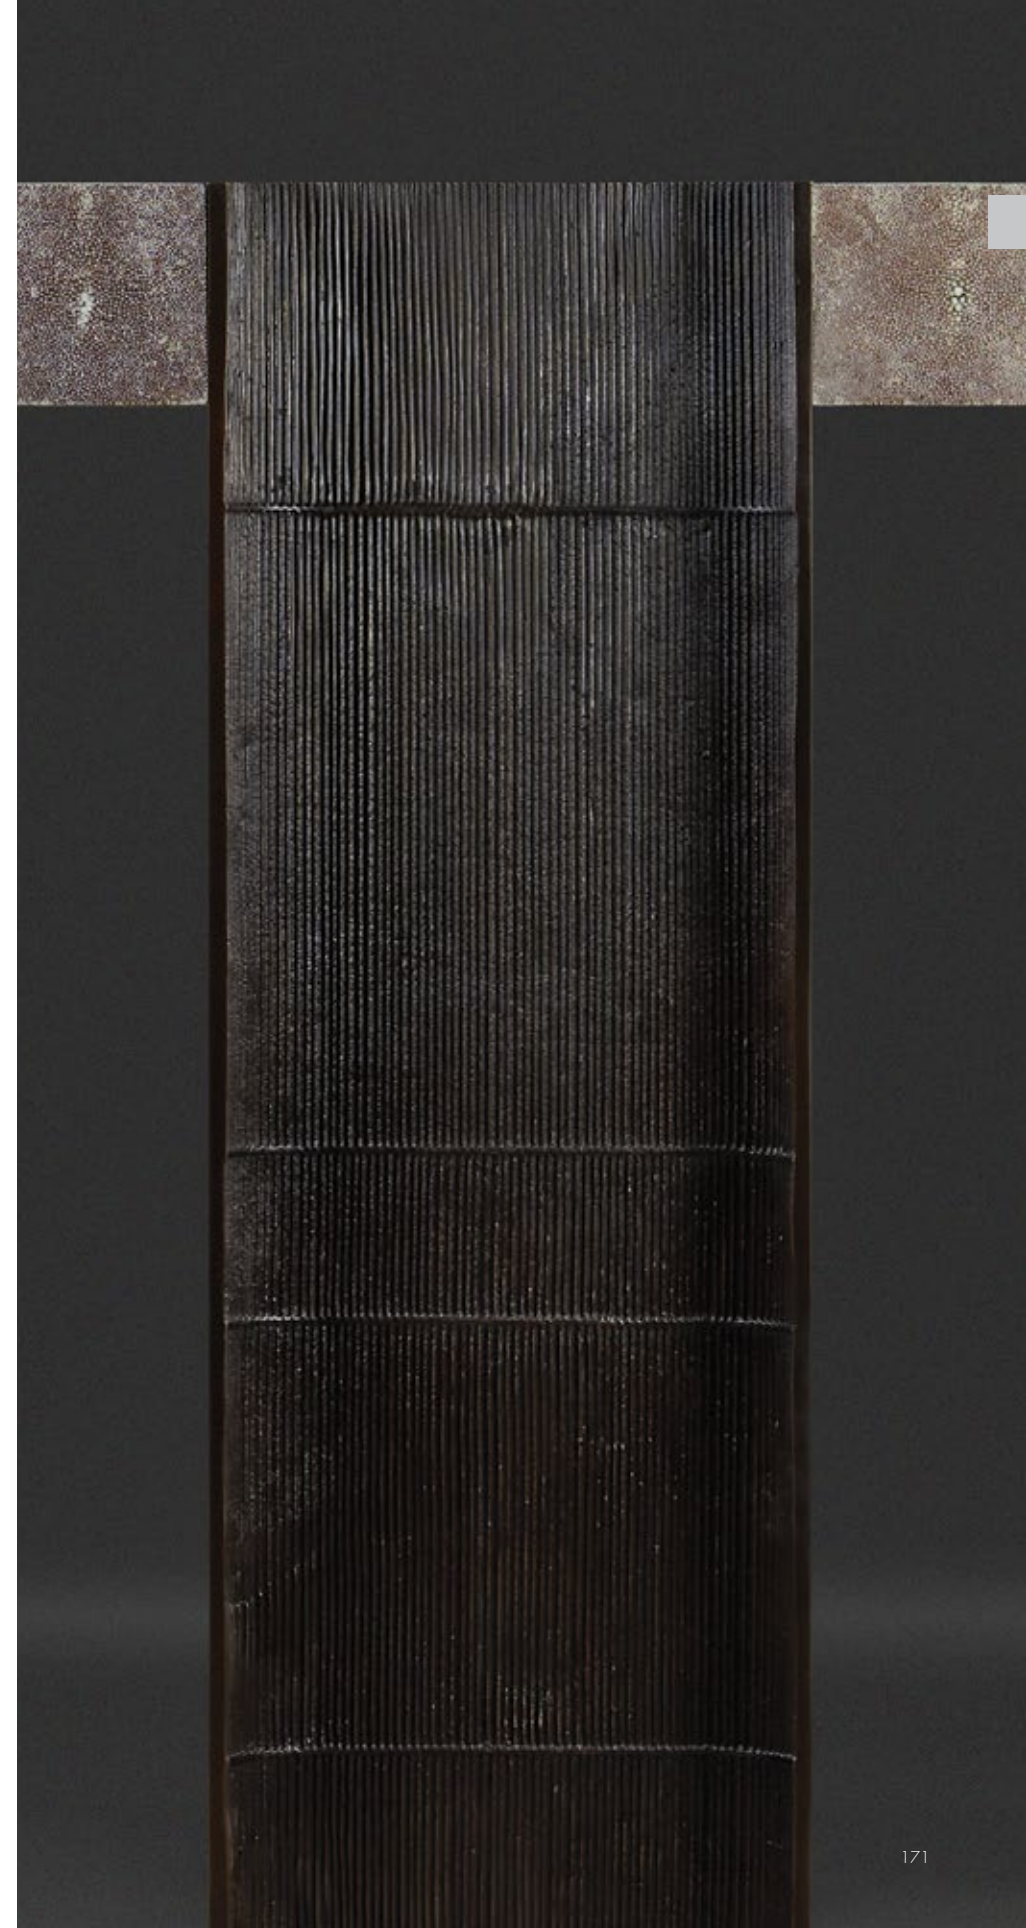

Corteza Console Table | Natural Distress

Elegant from all sides, Corteza explores notions of materiality and structure through Alexander Lamont's celebrated surfaces. Carved bronze concave pillars that echo the lines of rye straw, support a flowing volume of shagreen.