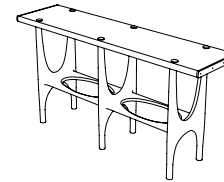

Orpheus Console Table
Inches W 16 in L 62⁵/₈ in H 31⁷/₈ in
Centimetres W 40.5 cm L 159 cm H 81 cm
Materials : Lacquered Eggshell, Bronze Patina
App. weight : 68 kgs. / 150 lbs.

FG000108